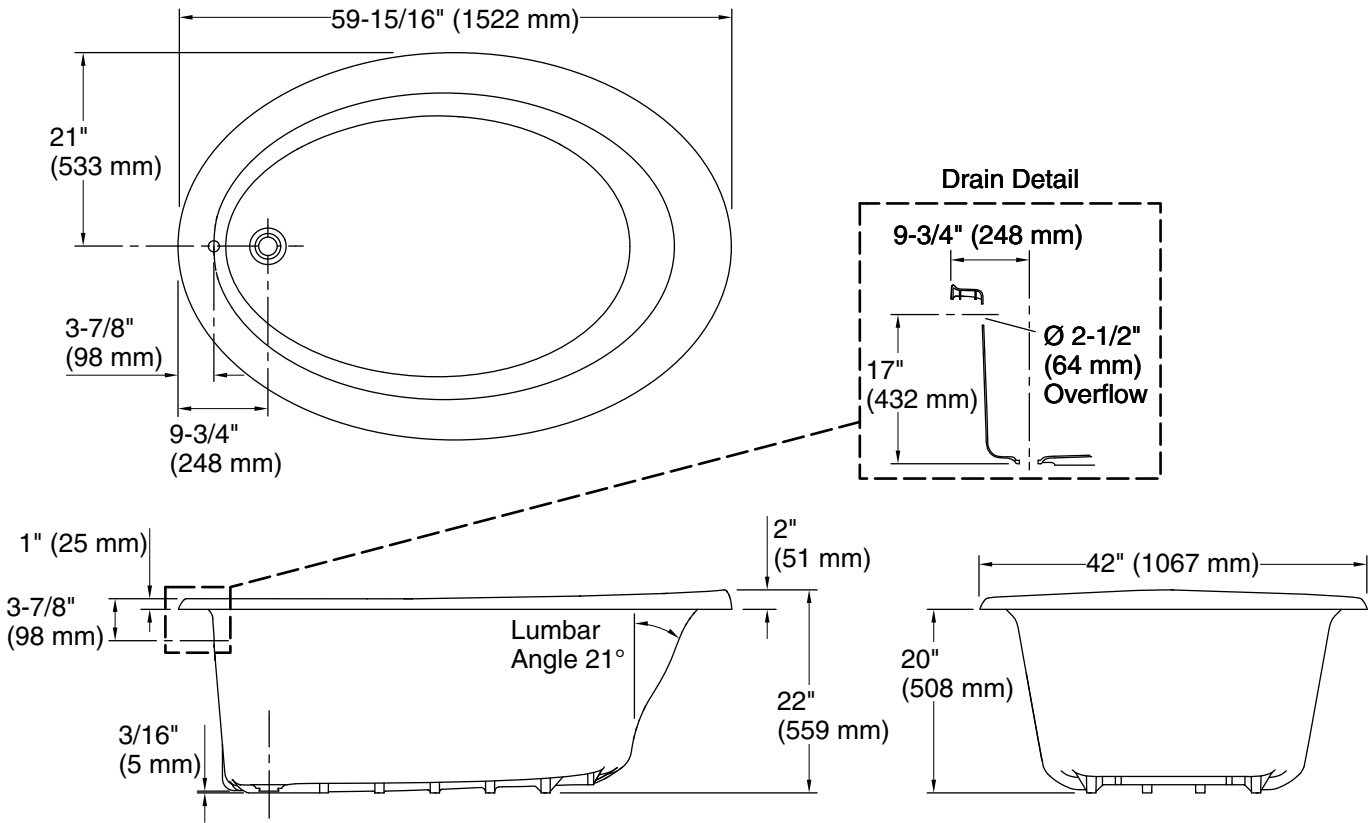

Technical Information

All product dimensions are nominal.

- Drain location: Reversible
- Basin area, bottom: 38-5/8" x 24-1/2" (980 mm x 622 mm)
- Basin area, top: 58-1/16" x 39-9/16" (1475 mm x 1005 mm)
- Water depth: 15" (381 mm)
- Water capacity: 68 gal (257.4 L)

Notes

Install this product according to the installation instructions.