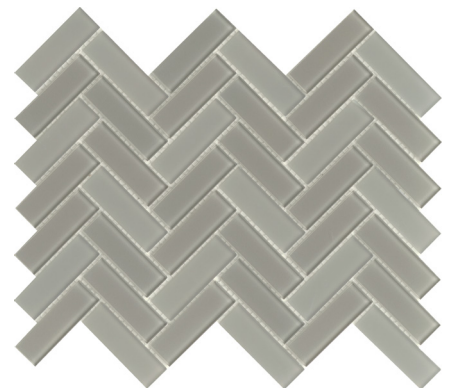

Charisma™ captures the modern mosaic with picket, linear, and herringbone motifs. A wide array of soft tones alternate in varying degrees for lively visual appeal. The contemporary glass mosaic series is a blend of gloss and matte finish.

CHARISMA™

Glass Mosaic

Charisma™ | Grace Herringbone

Finesse

Delight

Grace

FLOOR / WALL

RESIDENTIAL

Grace

Poise

Sizes			
	10" x 12" 10.24" x 11.81"	11" x 12" 10.71" x 11.81"	10" x 13" 9.76" x 12.60"
Thickness	4mm	4mm	4mm
Testing	Shade Variation Rating		
Results*	VI		

-  Sustainability Attributes
- Health Product Declaration (HPD) provided upon request
 - Product Packaging is 100% recyclable
 - VOC Free