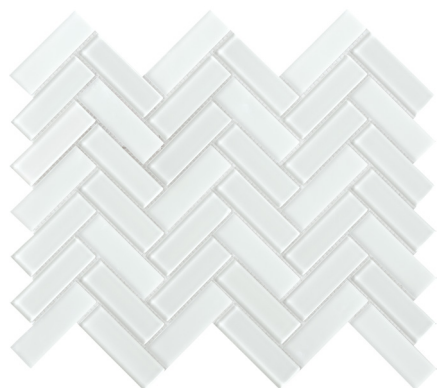

Charisma™ captures the modern mosaic with picket, linear, and herringbone motifs. A wide array of soft tones alternate in varying degrees for lively visual appeal. The contemporary glass mosaic series is a blend of gloss and matte finish.

CHARISMA™

Glass Mosaic

Charisma™ | Grace Herringbone

Finesse

Delight

Grace

FLOOR / WALL

RESIDENTIAL

Grace

Poise

Sizes			
	10" x 12" 10.24" x 11.81"	11" x 12" 10.71" x 11.81"	10" x 13" 9.76" x 12.60"
Thickness	4mm	4mm	4mm
Testing	Shade Variation Rating		
Results*	VI		

-  Sustainability Attributes
- Health Product Declaration (HPD) provided upon request
 - Product Packaging is 100% recyclable
 - VOC Free