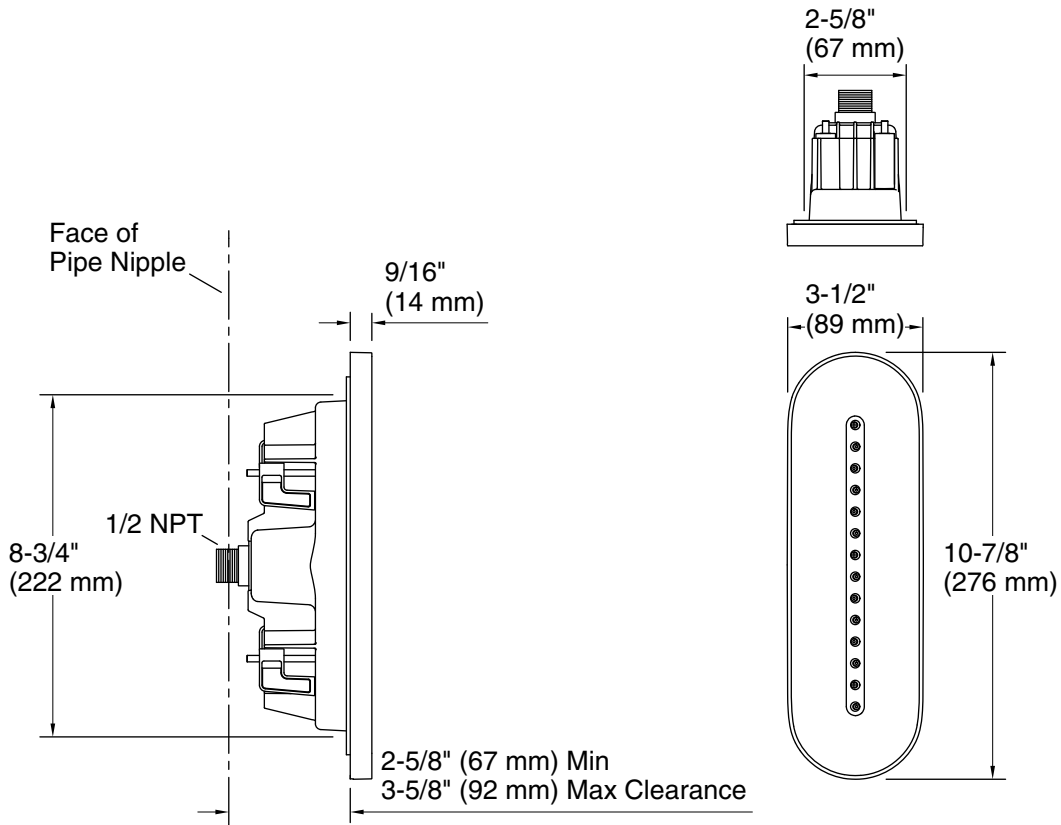

Features

- Oblong single-function linear body spray delivers 14 twirling Deep Massage streams, targeting sore muscles to ease away aches and pains
- MasterClean™ sprayface features an easy-to-clean surface that withstands mineral buildup and maximizes spray performance
- Low-profile design complements any decor
- 2.5 gpm (9.5 lpm) maximum flow rate at 45 psi (3.1 bar)
- 1/2" NPT connection

Material

- Durable material construction
- KOHLER® finishes resist corrosion and tarnishing

Installation

- Semi-recessed into wall

Recommended Products/Accessories

K-23723 Faucet cleaner

Codes/Standards

ASME A112.18.1/CSA B125.1
DOE - Energy Policy Act 1992
IAPMO Certification

Technical Information

All product dimensions are nominal.

Drain included: No

Notes

Install this product according to the installation instructions.