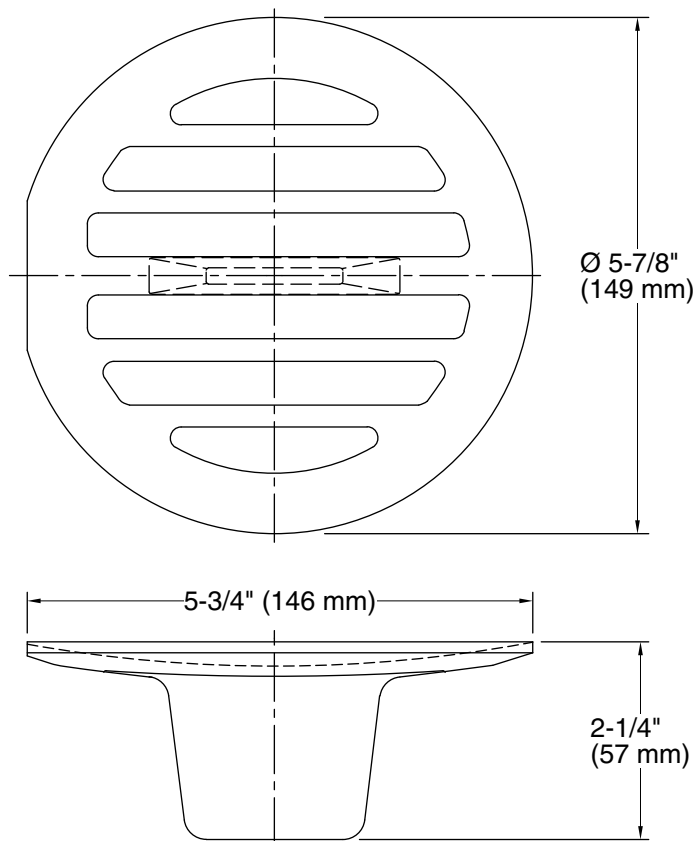

Sink Strainer K-13864

Features

- For use with the K-12867 Camerton service sink.

Material

- Cast brass construction.
- Premium material construction for durability and reliability.
- KOHLER finishes resist corrosion and tarnishing.

Technical Information

All product dimensions are nominal.

Material: Brass, Brass