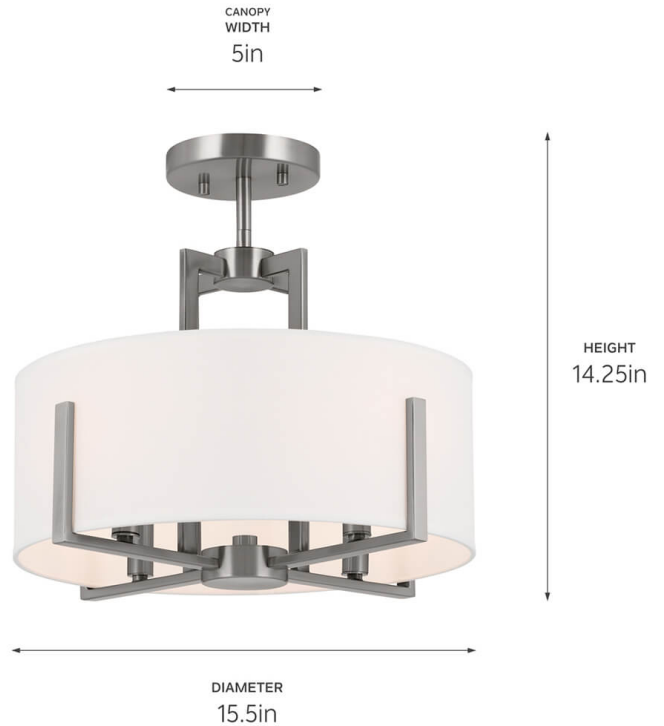

SPECIFICATIONS

Certifications/Qualifications

Prop65	No
Location Rating	Dry kichler.com/warranty

Dimensions

Height	14.25"
Weight	3.9 LBS
Canopy Width	5"
Canopy Depth	0.75"

Electrical

Input Voltage	120 V

Light Source

Light Source	Bulb
Lamp Included	Not Included
# Of Bulbs/LED Modules	4
Max Or Nominal Watt	25 W
Lamp Type	B10
Socket Type	E12 (Candelabra)
Dimmable	Yes
Dimmable Notes	Dimmable when used with dimmer switch (sold separately); when using LED bulbs, see bulb manufacturer dimming specifications.

Mounting/Installation

Interior/Exterior	Interior Product
Mounting Weight	3.9 LBS
Lead Wire Length	72
Wire Connectors	Wire Nuts

FIXTURE ATTRIBUTES

Housing/Glass

Primary Material	Steel
Shade Included	Yes
Shade Description	Fabric Drum Shade
Shade Dimensions	14.75 DIA x 6 H

Product/Ordering Information

SKU	52591CLP
Finish	Classic Pewter
UPC	783927027601

Finishes

- Black
- Champagne Bronze™
- Classic Pewter