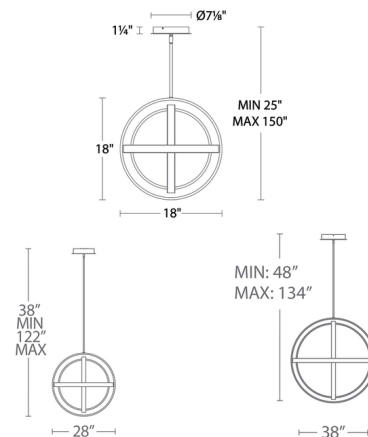

Shown in aged brass