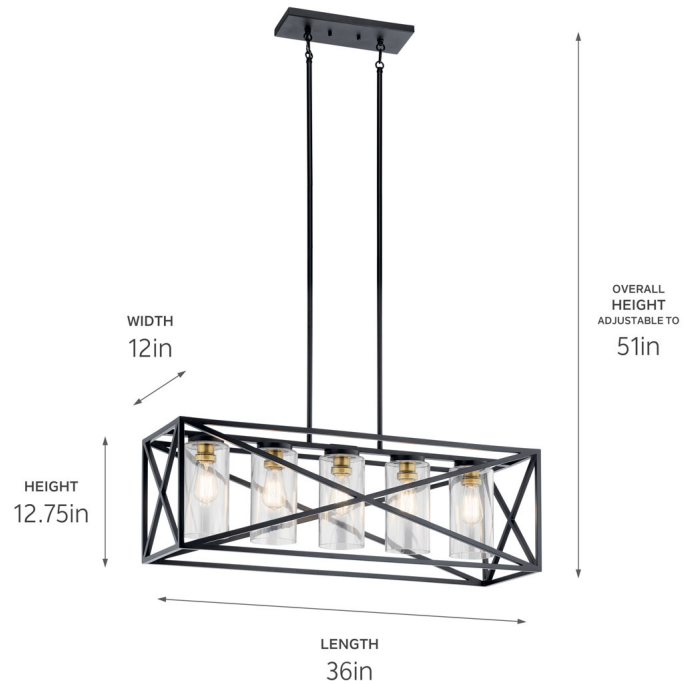

SPECIFICATIONS

Certifications/Qualifications

Prop65	No
DarkSky Approved	No
Location Rating	Dry
	kichler.com/warranty

Dimensions

Height	12.75"
Overall Height	51"
Length	36"
Width	12"
Weight	23.7 LBS
Canopy Height	0.8"
Canopy Width	12"
Canopy Depth	5"

Electrical

Input Voltage	120 V

Light Source

Light Source	Bulb
Lamp Included	Not Included
# Of Bulbs/LED Modules	5
Max Or Nominal Watt	75 W
Lamp Type	A19
Socket Type	E26 (Medium)
Dimmable	Yes
Dimmable Notes	Dimmable when used with dimmer switch (sold separately); when using LED bulbs, see bulb manufacturer dimming specifications.

Mounting/Installation

Interior/Exterior	Interior Product
Mounting Weight	15.6 LBS
Modular	No
Lead Wire Length	156

FIXTURE ATTRIBUTES

Housing/Glass

Primary Material	Steel
Shade Included	No

Product/Ordering Information

SKU	44081BK
Finish	Black
UPC	783927538527

Finishes

- Black
- Distressed Antique White