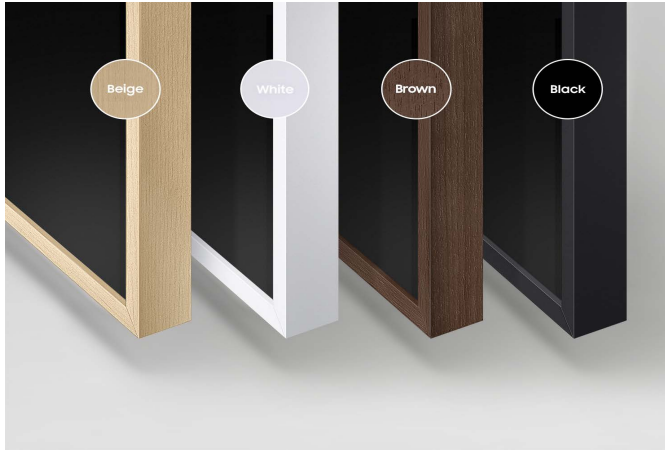

# Customizable Frame 43", 55" and 65"

## PRODUCT HIGHLIGHTS

- Customizable Frame 43", 55" and 65"
- Bezel options in beige, white, brown or black
- Compatible with 43LS03N, 55LS03N, 65LS03N, 43LS003, 55LS003 and 65LS003

Transform and style your bezel for The Frame with a custom and elegant finish with choice of beige, white, brown or black.

### CUSTOM AND ELEGANT FINISH

Customize your Frame's bezel with a beige, white, brown or black finish.<sup>1</sup>