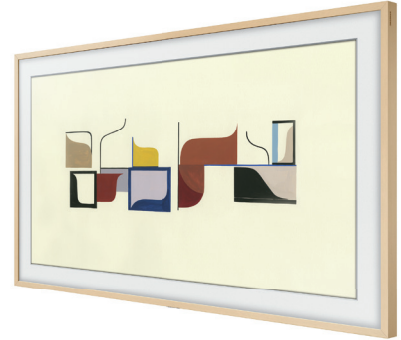

Customizable Frame 43", 55" and 65"

BEIGE