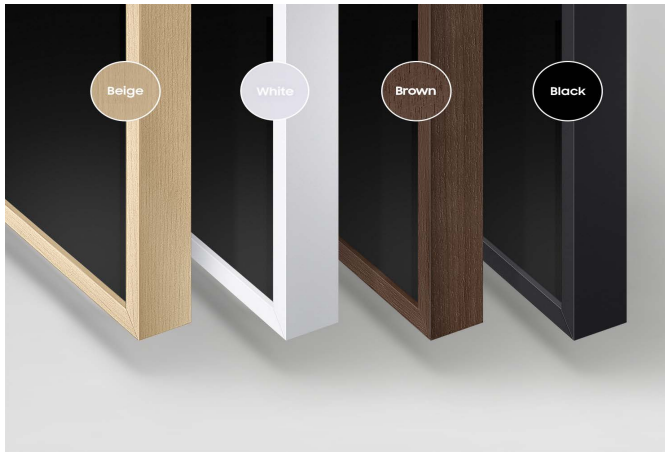

Customizable Frame 43", 55" and 65"

PRODUCT HIGHLIGHTS

- Customizable Frame 43", 55" and 65"
- Bezel options in beige, white, brown or black
- Compatible with 43LS03N, 55LS03N, 65LS03N, 43LS003, 55LS003 and 65LS003

Transform and style your bezel for The Frame with a custom and elegant finish with choice of beige, white, brown or black.

KEY FEATURES

CUSTOM AND ELEGANT FINISH

Customize your Frame's bezel with a beige, white, brown or black finish.¹

EASE OF INSTALLATION

Magnetic bezel securely snaps and installs over existing charcoal black bezel.

¹TV is not included.

CUSTOM FRAME	BEIGE	WHITE	BROWN	BLACK
43"	VG-SCFN43LP/ZA	VG-SCFM43WM/ZA	VG-SCFN43DP/ZA	VG-SCFN43BM/ZA
UPC Code	887276304458	887276242699	887276304441	887276267227
Dimensions (attached)* W x H x D	38.2" x 22.1" x 1.7"	38.2" x 22.1" x 1.7"	38.2" x 22.1" x 1.7"	38.2" x 22.1" x 1.7"
Top/Bottom	38.2"	38.2"	38.2"	38.2"
Sides	22.1"	22.1"	22.1"	22.1"
Depth	1.7"	1.7"	1.7"	1.7"
Width (Bezel)	0.6"	0.6"	0.6"	0.6"
Weight	1.21 lb.	1.98 lb.	1.21 lb.	1.98 lb.

*Also equals the TV dimensions with the optional bezel attached.

Customizable Frame 43", 55" and 65"

BEIGE

WHITE

BROWN

BLACK