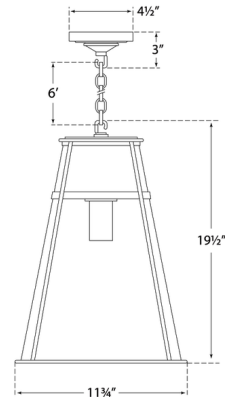

Lightology

lightology.com
866-954-4489
05-20-26

Project: _____

Company: _____

Location: _____ Fixture Type: _____

SPEC #: **VCG1239598**

Approved On: _____ Approved By: _____

Robinson Large Pendant By Visual Comfort Signature

Description

Inspired by a 1960s lamp design, the Robinson Large Pendant updates it with contemporary metal finishes and clean lines. The seeded glass option adds to the vintage character, while the other options offer a more minimal aesthetic. Use this light alone in a breakfast nook, or suspend a row of multiple over a kitchen island.

Shown in hand-rubbed antique brass / clear

Specifications

COLOR	Clear
BODY FINISH	Hand-Rubbed Antique Brass
WATTAGE	75W
DIMMER	Standard 120V
DIMENSIONS	11.75"W x 19.5"H
BULB NOT INCLUDED	1 x A19/Medium (E26)/75W/120V Incandescent
OTHER BULB OPTIONS	1 x A19/Medium (E26)/120V LED