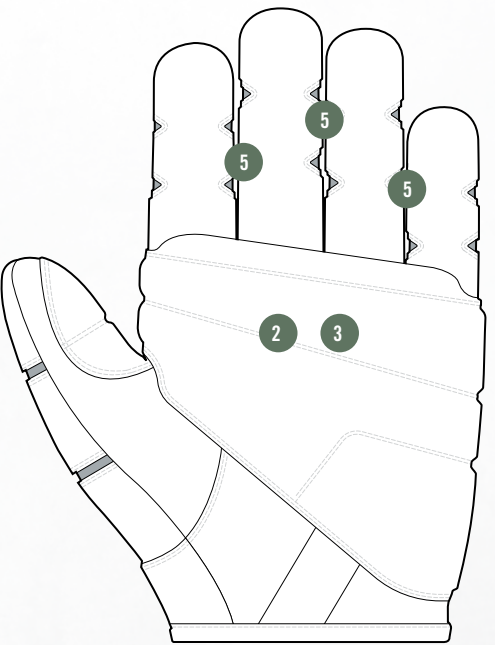

SPECIALTY COVERT ROPE + RAPPEL

TACTICAL HAND PROTECTION

Built for the demands of fast rope and rappel operations, the Tactical Specialty Rope + Rappel glove delivers full-grain leather durability with heat and flame-resistant performance. A reinforced palm overlay in high-wear zones works with an FR and heat-mitigating lining to protect your hands during high-friction descents, while an FR-lined back of hand shields against flash fire. Finger expansion panels enhance weapon manipulation and overall dexterity, and a wide, low-profile hook-and-loop closure ensures a secure fit under load. Finished with a palm-mounted carabiner loop for quick storage and retrieval, this glove is mission-ready from drop to ground.

FEATURES

- 1 Full leather shell construction.
- 2 FR and heat-mitigating palm lining.
- 3 Leather reinforced palm overlay across high-wear area.
- 4 Back of hand lined with FR material protects against flash fire.
- 5 Finger expansion panel increases dexterity for weapon manipulation.
- 6 Wide, low-profile hook-and-loop closure.
- 7 Carabiner loop on palm provides easy storage and retrieval.