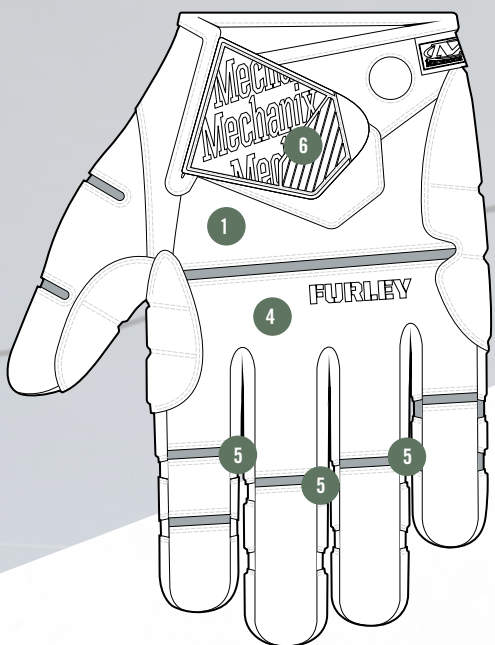

SPECIALTY COVERT ROPE + RAPPEL

TACTICAL HAND PROTECTION

Built for the demands of fast rope and rappel operations, the Tactical Specialty Rope + Rappel glove delivers full-grain leather durability with heat and flame-resistant performance. A reinforced palm overlay in high-wear zones works with an FR and heat-mitigating lining to protect your hands during high-friction descents, while an FR-lined back of hand shields against flash fire. Finger expansion panels enhance weapon manipulation and overall dexterity, and a wide, low-profile hook-and-loop closure ensures a secure fit under load. Finished with a palm-mounted carabiner loop for quick storage and retrieval, this glove is mission-ready from drop to ground.

FEATURES

- 1 Full leather shell construction.
- 2 FR and heat-mitigating palm lining.
- 3 Leather reinforced palm overlay across high-wear area.
- 4 Back of hand lined with FR material protects against flash fire.
- 5 Finger expansion panel increases dexterity for weapon manipulation.
- 6 Wide, low-profile hook-and-loop closure.
- 7 Carabiner loop on palm provides easy storage and retrieval.