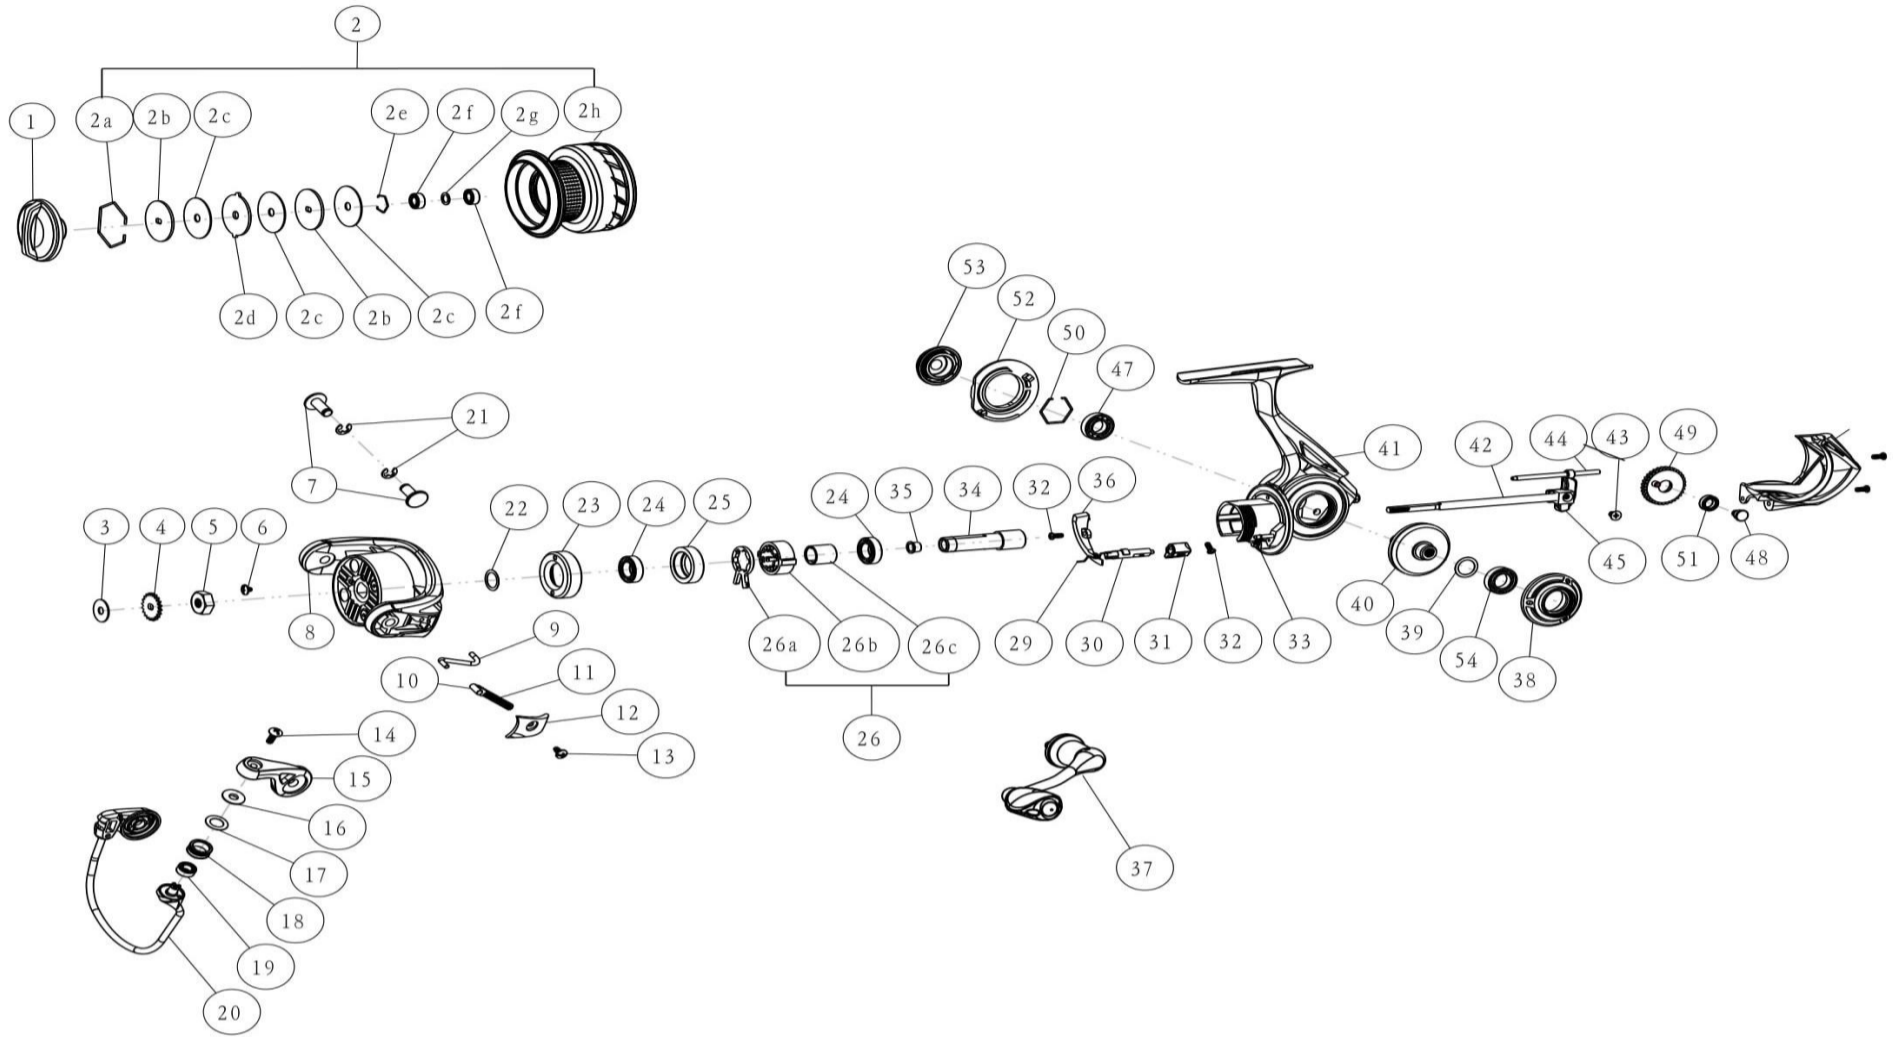

### Quantum THROTTLE - TH30A Part List

Key No.	Description	Part No.	Qty	Key No.	Description	Part No.	Qty
1	Drag Knob Assembly	BAA332-04	1	25	Clutch Bearing Adapter	TAD190-01	1
2	Spool Kit Include	UAD421-02	1	26	One way clutch kit include	TAD363-02	1
	2A-Retainer Ring	BAA038-01	1		26A-One Way Clutch lever	BAA064-02	1
	2B-Drag Washer "D"	TAD080-01	2		26B-One Way Clutch	BAA063-02	1
	2C-Drag Washer "B"	BAA033-01	3		26C-Sleeve	TAD139-02	1
	2D-Drag Washer "A"	CAA081-01	1	29	Stopper Cam spring	TAD089-01	1
	2E-Retainer Ring	BAA119-01	1	30	Stopper Cam	BAA090-01	1
	2F-Ball Bearing	GH202-01	2	31	Stopper Lever	BAA059-01	1
	2G-Bushing	BAA076-01	1	32	Stopper Lever Screw	BAA135-01	1
	2H-Spool Assembly	UAD321-02	1	33	Clutch spring	BAA216-01	1
3	Spool Adjust Washer	TAD030-01	2	34	Pinion Gear	TAD011-01	1
4	Clicker Gear	TAD037-01	1	35	Pinion Bushing	BAA213-01	1
5	Rotor Nut	BAA006-01	1	36	Trip Ramp	TAD119-01	1
6	Rotor Nut Lock Screw	BAA094-01	1	37	Handle Assembly	UAD318-01	1
7	Pin - Arm Lever / Bail Holder	TAD042-02	2	38	Body Side Ring	TAD142-02	1
8	Rotor	UAD009-02	1	39	Drive Gear Adjust Washer	BAA105-02	1
9	Kick Lever	UAD019-01	1	40	Drive Gear Assembly	BAD312-01	1
10	Actuator	BAA031-01	1	41	Body Assembly	TAD301-02	1
11	Bail Spring	BAA022-01	1	42	Main Shaft	TAD015-01	1
12	Arm Lever Cover	UAD087-01	1	43	Main Shaft Screw	BAA100-01	1
13	Arm Lever Cover Screw	TAD077-01	1	44	O/S Guide Pin	TAD093-01	1
14	Line Roller Screw	BAA108-01	1	45	O/S Slider	TAD025-01	1
15	Arm Lever	TAD007-02	1	46	Body Rear Cap	TAD140-02	1
16	Line Roller Collar	CAA102-01	1	47	Body Ball Bearing	TAD157-01	1
17	Line Roller Washer	BAA102-01	1	48	O/S Gear Pin	TAD062-02	1
18	Line Roller	BAA004-01	1	49	O/S Gear	TAD053-01	1
19	Line Roller Ball Bearing	GH202-01	1	50	Retainer Ring	TAD038-01	1
20	Bailwire Assembly	UAD347-02	1	51	O/S Gear Bearing	CT157-02	1
21	"E" clip	QW120-01	2	52	Body Trim Ring	TAD145-02	1
22	Rotor Adjust Washer	BAA105-03	1	53	Handle Cap	TAD054-02	1
23	Clutch Bearing Cap	TAD040-01	1	54	Body Ball Bearing	CAA157-01	1
24	Pinion Ball Bearing	CAA157-02	2				