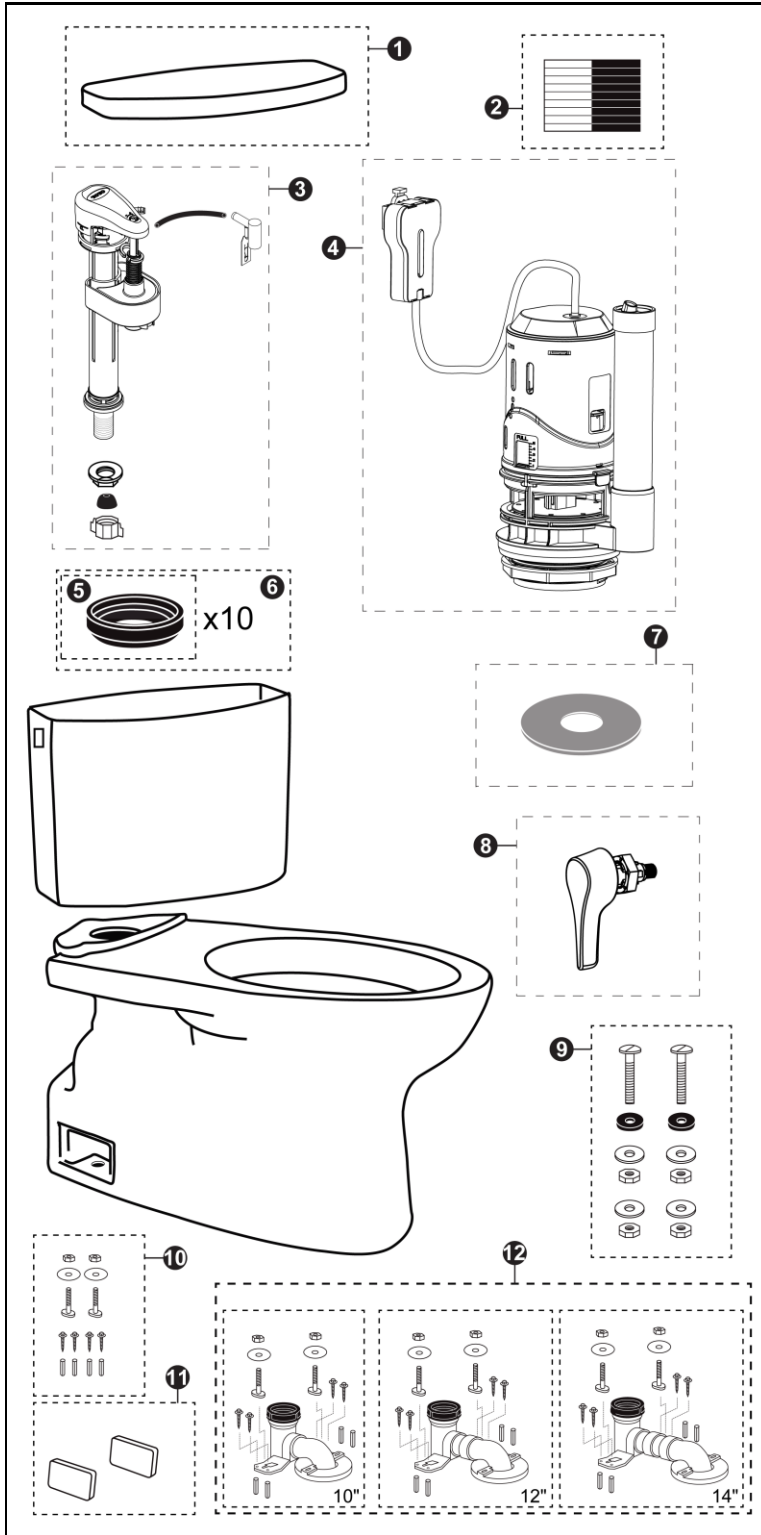

CST474CUF & CST474CUFG

CST474CUF
ST453U
CT474CUF

CST474CUFG
ST453U
CT474CUFG
CT474CUFGT20

Vespin® II 1G® 1.0 Gpf Toilet, Elongated, Tornado Flush™, Unifit Rough-In, Universal Height, (including CeFIONtect™)

Item	Part	Description
1	TCU453CRU#01	Tank Lid w/ Velcro Tape - Cotton
	TCU453CRU#03	Tank Lid w/ Velcro Tape - Bone
	TCU453CRU#11	Tank Lid w/ Velcro Tape - Colonial White
	TCU453CRU#12	Tank Lid w/ Velcro Tape - Sedona Beige
	TCU453CRU#51	Tank Lid w/ Velcro Tape - Ebony
2	THU107	Velcro Tape
3	TSU53A	Fill Valve
4	THU396	Flush Valve Tower Assembly
5	9BU024E	Tank to Bow Gasket (1 piece)
6	THU131	Tank to Bowl Gaskets (10 pieces)
7	9BU094	Gasket Seal for Flush Valve
8	THU390#CP	Trip Lever Handle
9	TSU01D	Tank Mounting Kit
10	THU020	UniFit Mounting Set
11	TCU884CV#01	Side Plates w/ Velcro Tape - Cotton
	TCU884CV#03	Side Plates w/ Velcro Tape - Bone
	TCU884CV#11	Side Plates w/ Velcro Tape - Colonial White
	TCU884CV#12	Side Plates w/ Velcro Tape - Sedona Beige
	TCU884CV#51	Side Plates w/ Velcro Tape - Ebony
12	TSU01W.10R	UniFit - 10" Rough-in
	TSU01W.12R	UniFit - 12" Rough-in
	TSU01W.14R	UniFit - 14" Rough-in

Note:

Product Number Explanations

Two-Piece Toilet

(CST) Gravity Type Toilet
(474) Bowl Model
(C) Tornado flush™
(U) Ultra Low Volume
(F) Universal Height
(G) CeFIONtect™

Tank

(ST) Tank
(453) Model
(U) Ultra Low Volume

Bowl

(CT) Bowl
(474) Model
(C) Tornado Flush™
(U) Ultra Low Volume
(F) Universal Height
(G) CeFIONtect™

Actual Product may vary slightly from illustration.