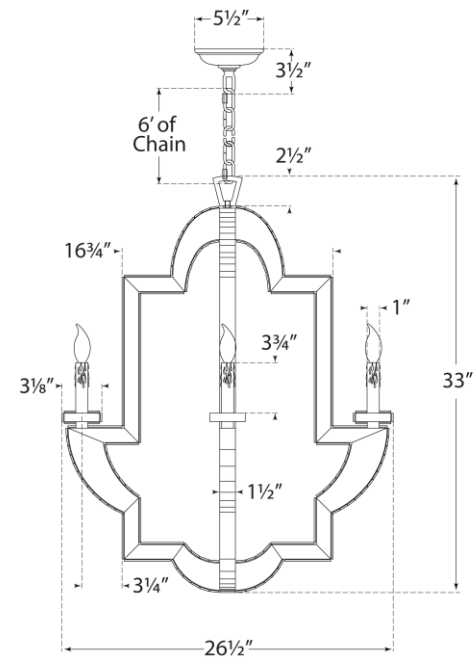

TEAR SHEET

Lido Medium Chandelier
Item # NW 5040AM/HAB

Designer: Niermann Weeks

Height: 33"

Width: 26.5"

Canopy: 5.5" Round

Finishes: AM/HAB

Socket: 4 - E12 Candelabra

Wattage: 4 - 60 C11

Weight: 34 Pounds

NW5040