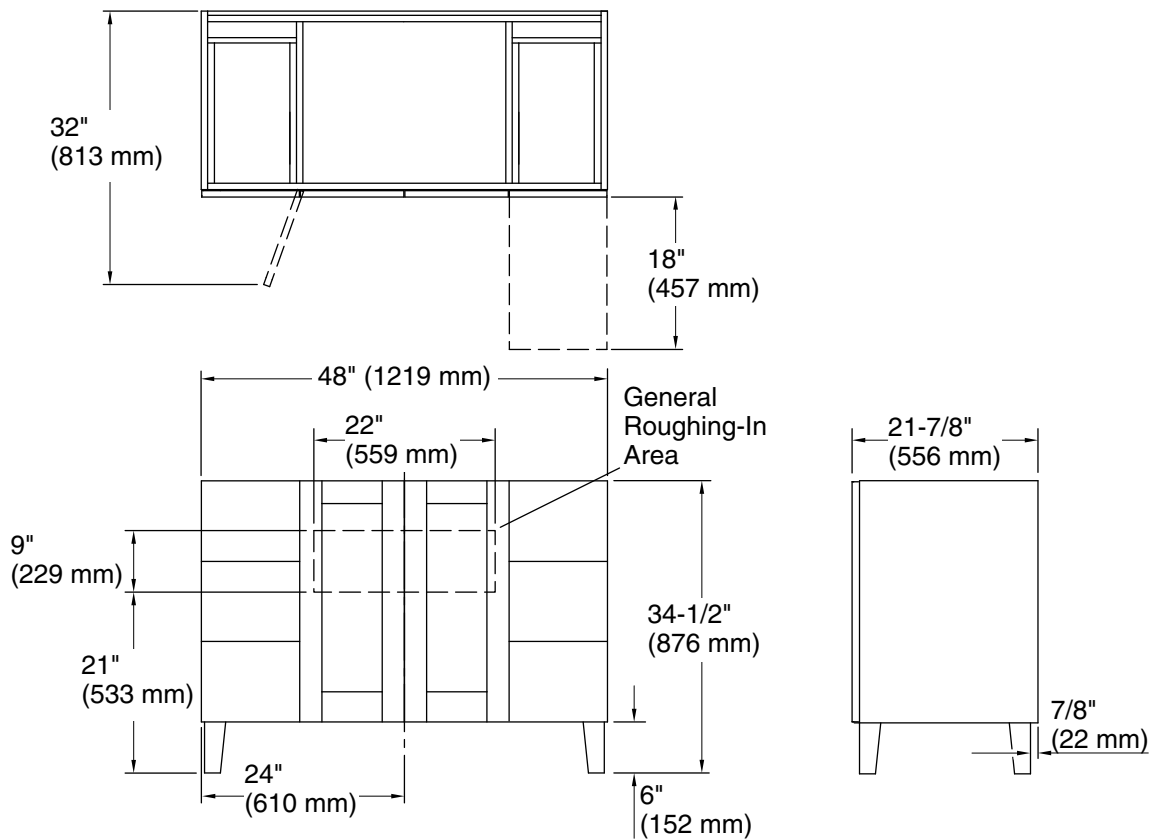

Technical Information

All product dimensions are nominal.

Vanity type: Standard

Lighting included: No

Notes

Install this product according to the installation guide.

Decorative cabinet hardware is not supplied. Refer to the KOHLER bath accessories line for recommended cabinet hardware to complement your vanity.

Select the type of fastener based upon the wall material. Two 250 lb (113.4 kg) minimum load bearing fasteners are recommended.