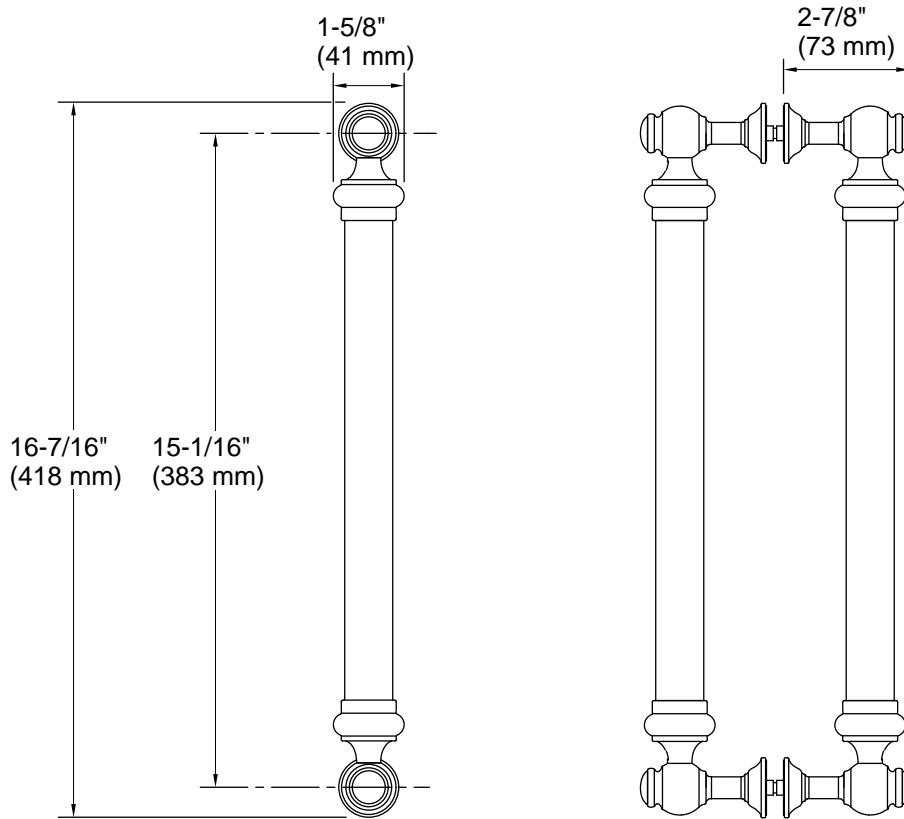

Features

- Back-to-back 16-7/16" (418 mm) vertical handles
- Double handle opens door from the inside and outside of the shower
- Works with 5/16" (8 mm), 3/8" (10 mm), and 1/2" (12 mm) thick glass
- Coordinates with other products in the Artifacts collection

Material

- Premium metal construction for durability and reliability
- KOHLER® finishes resist corrosion and tarnishing

Installation

- Requires two 12 mm mounting holes spaced 15-1/16" (383 mm) apart vertically

Technical Information

All product dimensions are nominal.

Material: Stainless Steel, Zinc, Plastic

Notes

Install this product according to the installation guide.

Requires two .472 ±.016" [12+.4 mm] holes spaced 15-1/16" apart vertically.