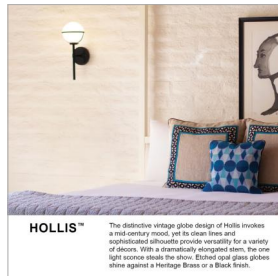

HOLLIS

5663HB-LL

MEDIUM THREE LIGHT VANITY

The distinctive vintage globe design of Hollis evokes a mid-century mood, yet its clean lines and sophisticated silhouette provide versatility for a variety of décors. Etched opal glass globes shine against a Heritage Brass or a Black finish.

DETAILS	
FINISH:	Heritage Brass
MATERIAL:	Steel
GLASS:	Etched Opal
DIMMABLE:	YES - CL TYPE DIMMER (SSL7A)

DIMENSIONS	
WIDTH:	24"
HEIGHT:	9.3"
WEIGHT:	3.7lb
BACK PLATE:	8"W X 4.5"H
EXTENSION:	7.8"
TOP TO OUTLET:	2.25"

LIGHT SOURCE	
LIGHT SOURCE:	Socketed
LED NAME:	EG9L-5
WATTAGE:	3-5w G9 LED *Included
VOLTAGE:	120v
LUMENS:	1650
CRI:	90
INCANDESCENT EQUIVALENCY:	3 x 50w
DIMMABLE:	YES - CL TYPE DIMMER (SSL7A)

SHIPPING	
CARTON LENGTH:	26.5
CARTON WIDTH:	9
CARTON HEIGHT:	15
CARTON WEIGHT:	7.9

PRODUCT DETAILS:

- Invisimount hardware is hidden on the backplate for a clean silhouette
- This fixture can be mounted either up or down to best fit your space
- Damp Rated
- LED Bulbs carry a 3-year limited warranty
- Distinctive mid-century modern elements merge with sleek and timeless forms for a vintage vibe with modern flair