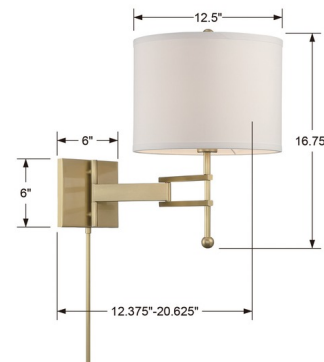

### Description

The Marshall Wall Sconce is a perfect example of form meeting function. The sconce can be extended out of pushed back to flush depending on the task you need to perform. Topped with a Silk drum shade and finished in either Aged Brass, Matte Black or Polished Nickel. Place the Marshall in the bedroom, office, or in a hotel to bring a classy ambiance to your space. On/off switch located on the lamps socket. UL and CSA listed.

### Specifications

COLOR	N/A
BODY FINISH	Aged Brass
WATTAGE	8W
DIMMER	Standard 120V
DIMENSIONS	12.5"W x 18"H x 20.5"D
BULB NOT INCLUDED	1 x A19/Medium (E26)/8W/120V LED
OTHER BULB OPTIONS	1 x A19/Medium (E26)/120V LED 1 x A19/Medium (E26)/60W/120V Incandescent
COUNTRY OF ORIGIN	China

### Technical Information

PRODUCT DIMENSIONS	Cord Length: 96"
--------------------	------------------

Shown in aged brass

CLICK TO VIEW PRODUCT

Notes: