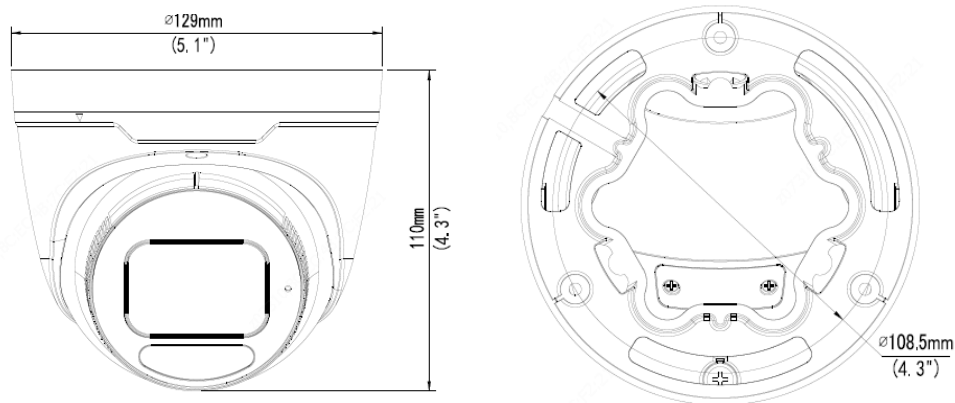

Environment	CE-RoHS (2011/65/EU;(EU)2015/863); WEEE (2012/19/EU); Reach (Regulation (EC) No 1907/2006)
Protection	IP67 (IEC 60529:1989+AMD1:1999+AMD2:2013) IK10 (IEC 62262:2002)
General	
Power	DC 12V±25%, PoE (IEEE 802.3af)
	Power consumption: Max 7.0W
Power Interface	Ø 5.5mm coaxial power plug
Dimensions (Ø x H)	Φ129 x 110mm (Ø5.1" x 4.3")
Weight	0.69kg (1.52lb)
Material	Metal
Working Environment	-30°C ~ 60°C (-22°F ~ 140°F), Humidity: ≤95% RH (non-condensing)
Storage Environment	-30°C ~ 60°C (-22°F ~ 140°F), Humidity: ≤95% RH (non-condensing)
Surge Protection	6KV
Reset Button	Supported

Dimensions

Warranty

All Illumivue products come with a 3-year limited liability warranty. This warranty includes parts and labor repairs on all components found to be defective in material or workmanship under normal conditions of use. This warranty shall not apply to products which have been abused, modified, or disassembled. Warranty items only by authorized resellers. Warranty not eligible for products purchased through non-authorized online sellers.

A product that fails under conditions other than those covered will be repaired at the current price of parts and labor in effect at the time of repair. Such repairs are warranted for 90 days from the date of reshipment to the buyer. If the unit is delivered by mail, customers agree to insure the unit or assume the risk of loss or damage in transit. Under no circumstances will a unit be accepted without a return authorization number. The warranty is in lieu of all other warranties expressed or implied, including without limitations, any other implied warranty or fitness or merchantability for any particular purpose, all of which are expressly disclaimed. Proof of sale may be required in order to claim warranty.