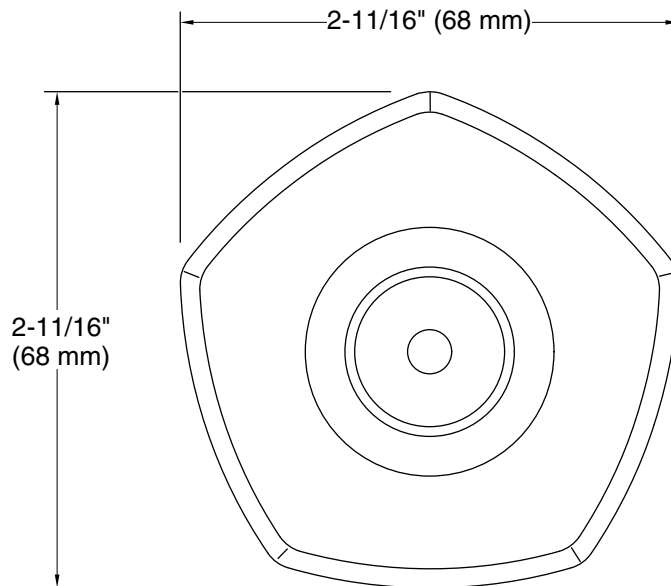

## Features

- 2-3/4" (70 mm) x 2-3/4" (70 mm)
- For use with a 25" or 30" basic slidebar (sold separately)
- Part of the Occasion bathroom faucet and accessory collection

**Technical Information**

All product dimensions are nominal.

**Spout:**