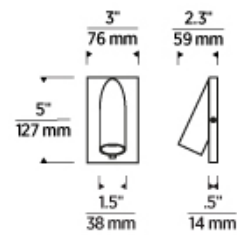

Nightshade Black

Natural Brass

Nightshade Black
3/4 View

Natural Brass 3/4
view

To view all available finish options, please visit techlighting.com

ORDERING INFORMATION

700WSPNT	LENGTH (A)	FINISH	LAMP
	55"	NB NATURAL BRASS B NIGHTSHADE BLACK N POLISHED NICKEL	-LED930 INTEGRATED LED 90 CRI 3000K 120V-277V UNV

7400 Linder Avenue, Skokie, IL 60077
T 847.410.4400 | F 847.410.4500 | techlighting.com

PONTE 5 WALL SCONCE

VISUAL COMFORT & Co.

SPECIFICATIONS

PRIMARY MATERIAL	Aluminum or Brass
SHADE MATERIAL	Aluminum or Brass
NET WEIGHT	1.5 lbs
HEIGHT	5in
WIDTH	2.3in
LENGTH	3in
MIN. EXTENSION FROM WALL	2.3in
UP LIGHT / DOWN LIGHT / BOTH?	
WET LISTED	
DAMP LISTED	
DRY LISTED	
UP / DOWN	
HORIZONTAL / VERTICAL	
WALL / CEILING MOUNT	
GENERAL LISTING	ETL Listed
ADA COMPLIANT	
INCLUDES	