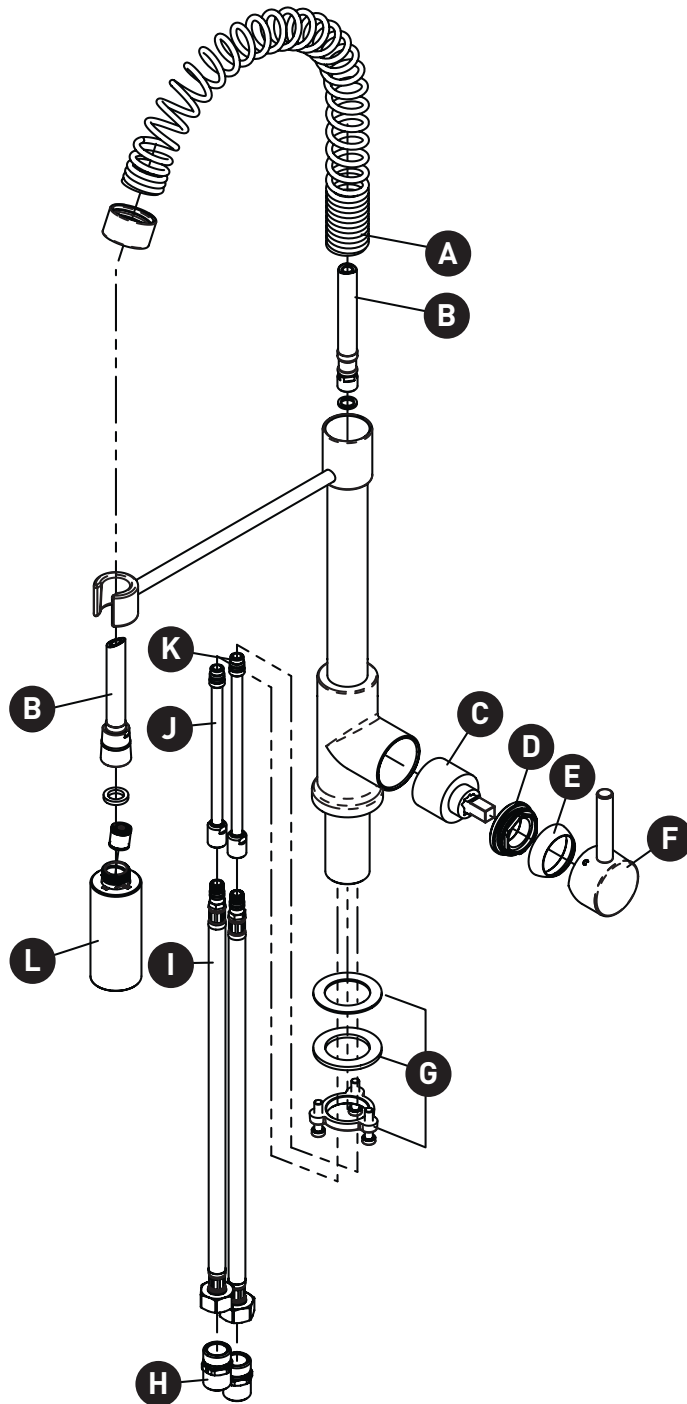

ORDER BY PART NUMBER

ILLUSTRATED PARTS

R7521

Lux™

Pre-Rinse Chef-Style Kitchen Faucet

ID	Kit Number
*A	R935527
B	R935529SS
C	R946031
D	R935508
E	R935507
*F	R935510SS
G	R9403277
H	R935542
I	R935515
J	N/A
K	N/A
*L	R9355091SS