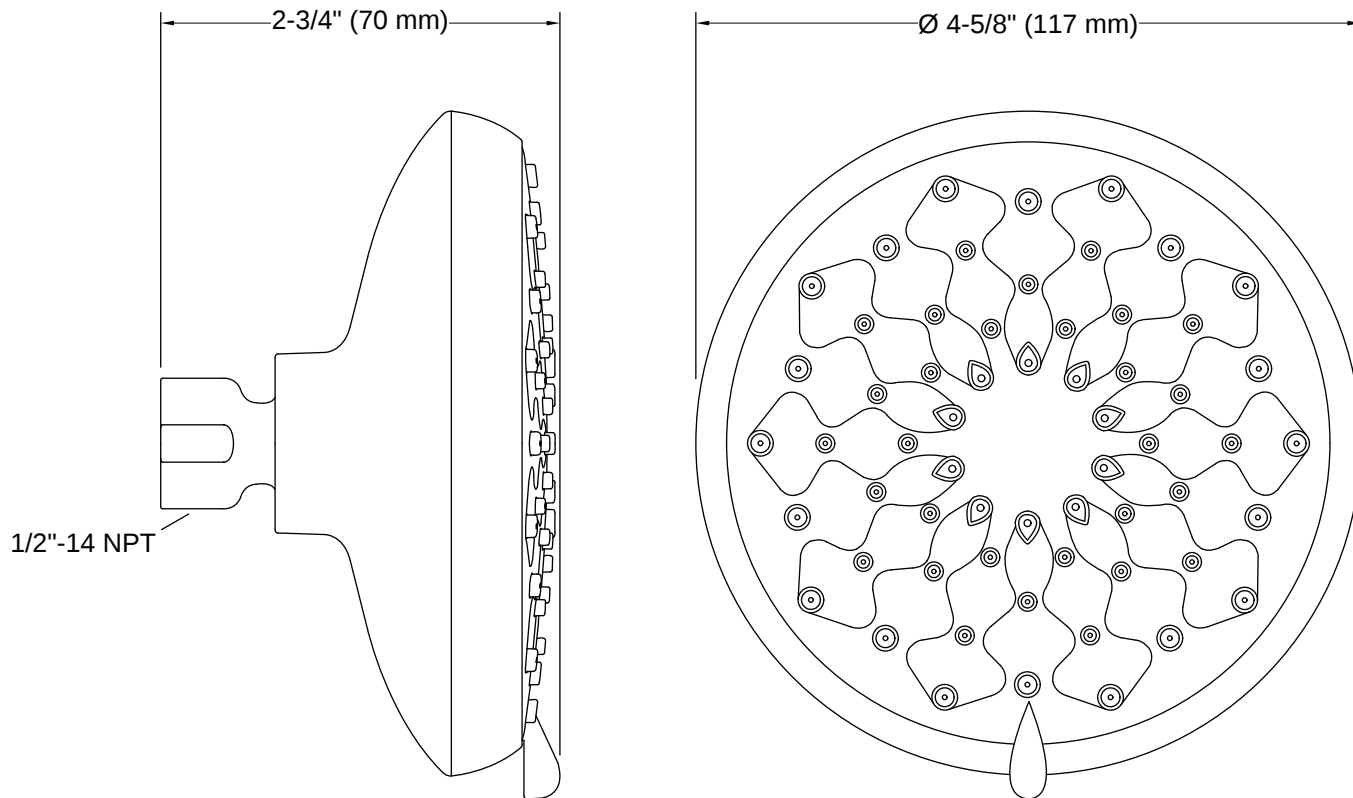

Installation

- Wall-mount

Installation Notes

Install this product according to the installation instructions.