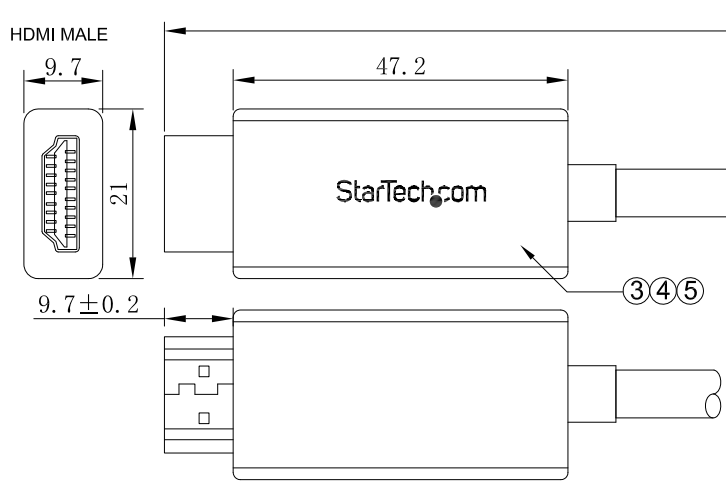

P1

P2

1000 ± 10mm	DP2HDM1MB
2000 ± 20mm	DP2HDM2MB
3000 ± 30mm	DP2HDM3MB
(L ± M)	PART NO

Note:
1. Support Resolution: 3840*2160/30Hz.

5	60P PVC, Color Black
4	LDPE (RoHs) -PE101 Black Front Cover
3	HDMI A/M Black Case HDMI A/M PCB' A (PS8402A), Nickel Plated
2	DP (M), TOP Shell, Color Black DP (M), Bottom Shell, Color Black
1	DP (Housing) to DP (Housing) Cable (nickel plating) UL20276 (32AWG*1P+D+AL/MY)*5C+32AWG*5C+AL+D+BRAID, JACKET PVC BLACK. OD=5.5mm
NO.	DESCRIPTION

THIRD ANGLE PROJECTION

StarTech.com

GENERAL NOTES		PRODUCT ID	DP2HDMxMB
DIMENSIONS ARE IN MM - DO NOT SCALE		DESCRIPTION	DisplayPort to HDMI Cable - 4K 30Hz
THIS DOCUMENT CONTAINS CONFIDENTIAL, PROPRIETARY INFORMATION THAT IS PROPERTY OF STARTECH.COM		DO NOT SCALE	SHEET: 1 OF: 1
		UPLOAD DATE: 3/11/2025	