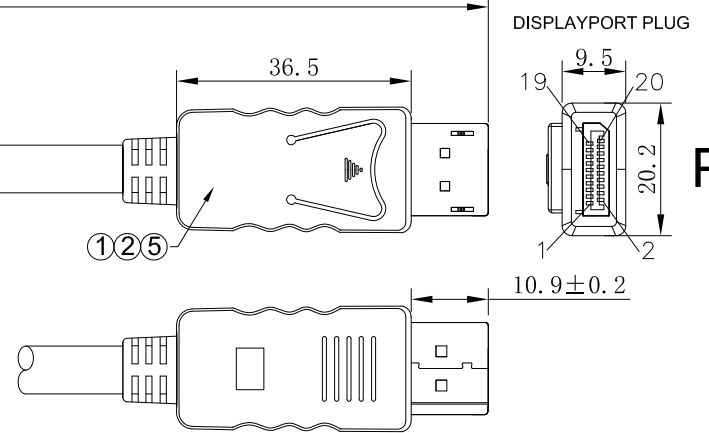

P1

P2

1000 ± 10mm	DP2HDM1MB
2000 ± 20mm	DP2HDM2MB
3000 ± 30mm	DP2HDM3MB
(L ± M)	PART NO

Note:
1. Support Resolution: 3840*2160/30Hz.

5	60P PVC, Color Black
4	LDPE (RoHs) -PE101 Black Front Cover
3	HDMI A/M Black Case HDMI A/M PCB' A (PS8402A), Nickel Plated
2	DP (M), TOP Shell, Color Black DP (M), Bottom Shell, Color Black
1	DP (Housing) to DP (Housing) Cable (nickel plating) UL20276 (32AWG*1P+D+AL/MY)*5C+32AWG*5C+AL+D+BRAID, JACKET PVC BLACK. OD=5.5mm
NO.	DESCRIPTION

THIRD ANGLE PROJECTION

StarTech.com

GENERAL NOTES		PRODUCT ID	DP2HDMxMB
DIMENSIONS ARE IN MM - DO NOT SCALE		DESCRIPTION	DisplayPort to HDMI Cable - 4K 30Hz
THIS DOCUMENT CONTAINS CONFIDENTIAL, PROPRIETARY INFORMATION THAT IS PROPERTY OF STARTECH.COM		DO NOT SCALE	SHEET: 1 OF: 1
		UPLOAD DATE: 3/11/2025	