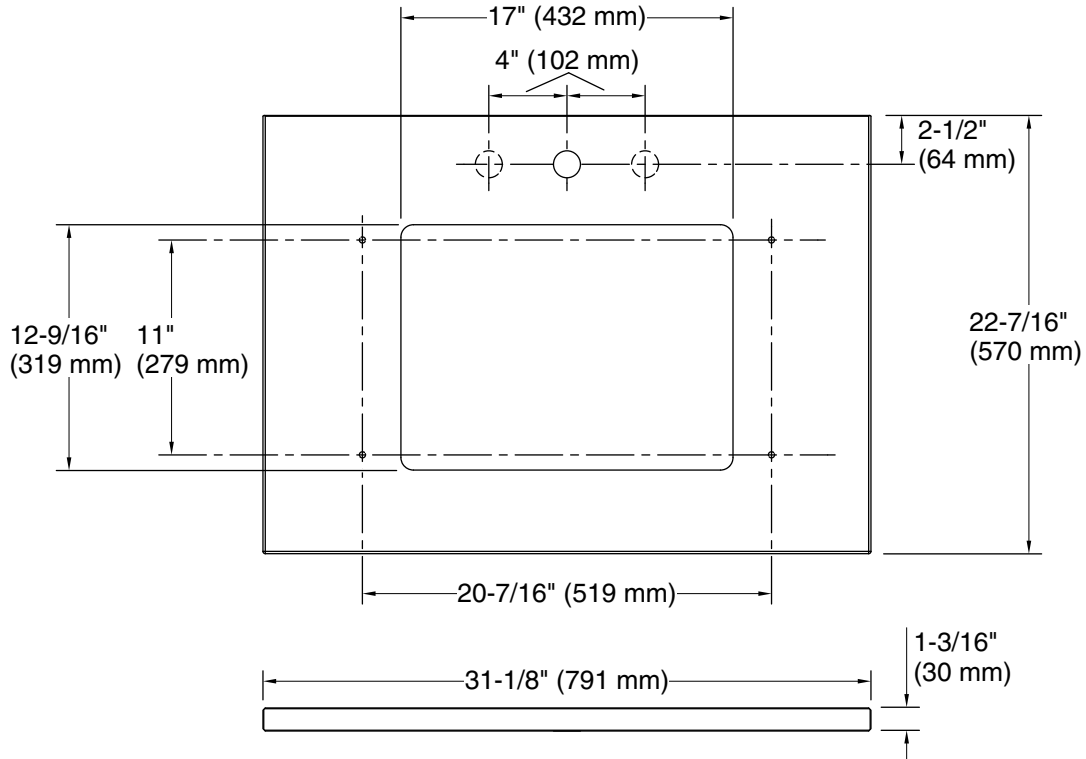

Material

- Silestone® quartz

Installation

- Vanity top
- Single faucet hole with pilot holes for optional 8" (203 mm) widespread faucet configuration

Recommended Products/Accessories

- K-2882 19-3/4" rectangular undermount bathroom sink
- K-2330 19-3/4" rectangular undermount bathroom sink
- K-20000 20-1/2" rectangular undermount bathroom sink

Available Colors/Finishes

Color tiles intended for reference only.

Color	Code	Description
	EMQ	ET Marquina
	EST	ET Statuario
	MMW	Miami White

Technical Information

All product dimensions are nominal.

Center(s): 8" (203 mm)