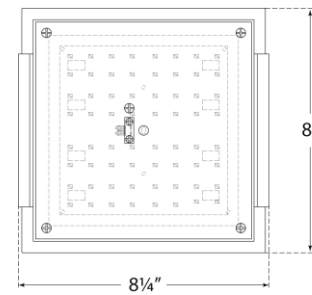

TEAR SHEET

Covet Small Flush Mount

Item # KW 4114BZ-ALB

Designer: Kelly Wearstler

Height: 2.25"

Width: 8.25"

Canopy: 7.5" Square

Finishes: AB, BZ, PN

Shade Treatments: ALB

Lightsource: Dedicated LED

Wattage: 24w (2000lm)

Weight: 7 Pounds

Note: Alabaster is a Natural Stone | Variations in Color and Texture are Expected

Top View

Front View

Side View