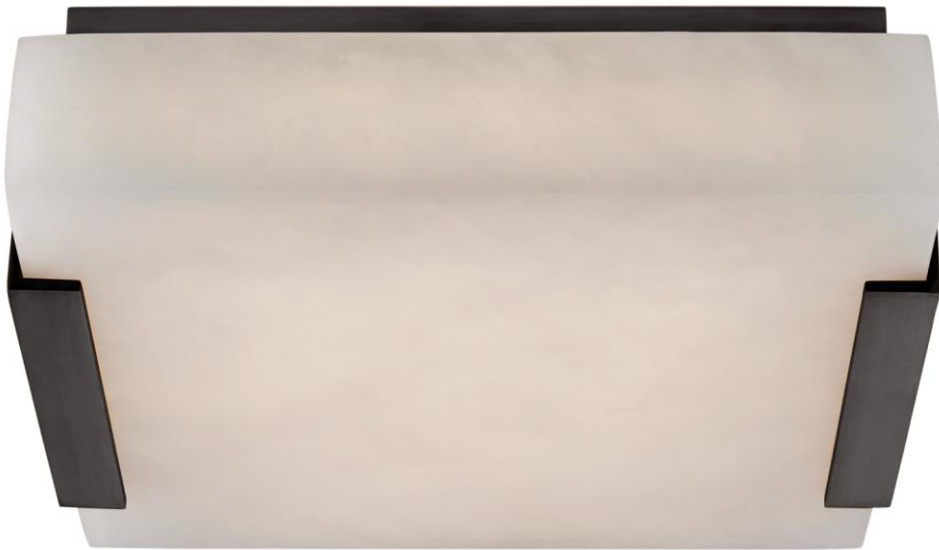

TEAR SHEET

Covet Small Flush Mount

Item # KW 4114BZ-ALB

Designer: Kelly Wearstler

Height: 2.25"

Width: 8.25"

Canopy: 7.5" Square

Finishes: AB, BZ, PN

Shade Treatments: ALB

Lightsource: Dedicated LED

Wattage: 24w (2000lm)

Weight: 7 Pounds

Note: Alabaster is a Natural Stone | Variations in Color and Texture are Expected

Top View

Front View

Side View