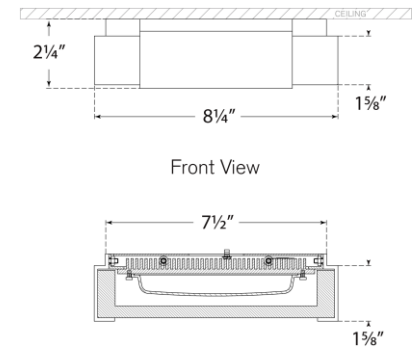

TEAR SHEET

Covet Small Flush Mount

Item # KW 4114BZ-ALB

Designer: Kelly Wearstler

Height: 2.25"

Width: 8.25"

Canopy: 7.5" Square

Finishes: AB, BZ, PN

Shade Treatments: ALB

Lightsource: Dedicated LED

Wattage: 24w (2000lm)

Weight: 7 Pounds

Note: Alabaster is a Natural Stone | Variations in Color and Texture are Expected

Top View

Front View

Side View