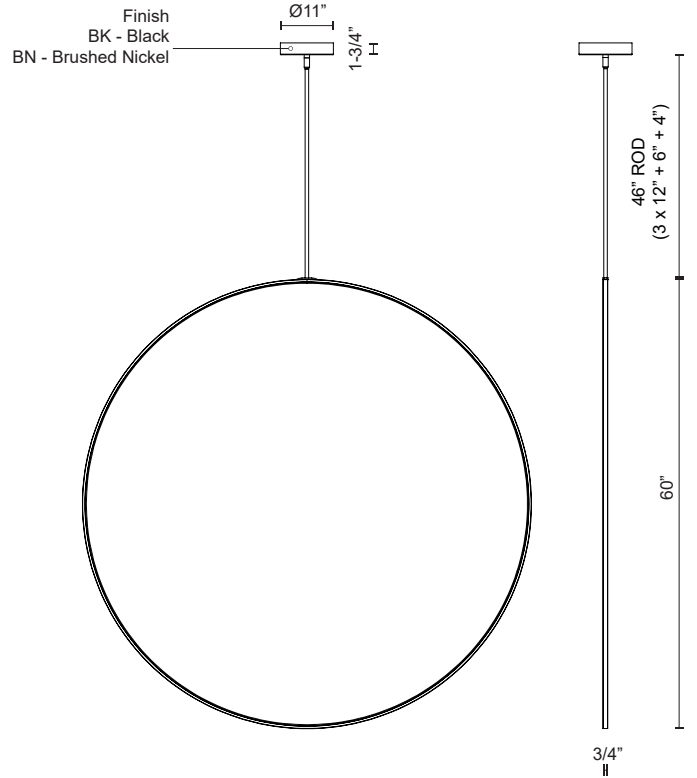

CIRQUE PD82560

PENDANTS

PROJECT

PD82560-BN
Brushed Nickel

PD82560-BK
Black

SPECIFICATION DETAILS

Fixture Dimensions	L60" x W3/4" x H60"
Light Source	LED with DC Driver
Wattage	70W
Total Lumens	6115lm
Delivered Lumens	BK-3240lm; BN-3425lm;
Voltage	120V
Color Temperature	3000K
CRI (Ra)	90CRI
Optional Color Temps	2700K - 5000K Available, Minimum Order Quantities Apply
LED Rated Life	50,000 hours
Dimming	100% - 10%, TRIAC or ELV Dimmer (Not Included)
Diffuser Details	Frosted Silicone Diffuser
Adjustable	Yes
Rod Length	46" Max (3x12" + 1x6" + 1x4")
Minimum Hang Height	68"
Sloped Ceiling Adaptable	Yes, Up to 45 Degrees
Location	Dry
Illumination Direction	Omni-directional
Canopy Dimensions	D11" x H1-3/4"
Paint Finish	BK02; BN01;

* For custom options, consult factory for details.

* For warranty information, please visit www.kuzcolighting.com/warranty

DESCRIPTION

Aluminum ring with circular ceiling mount. Circular profile. Flexible silicon-rubber diffuser. Metallic & matte powder-coated finishes. Up and down light.