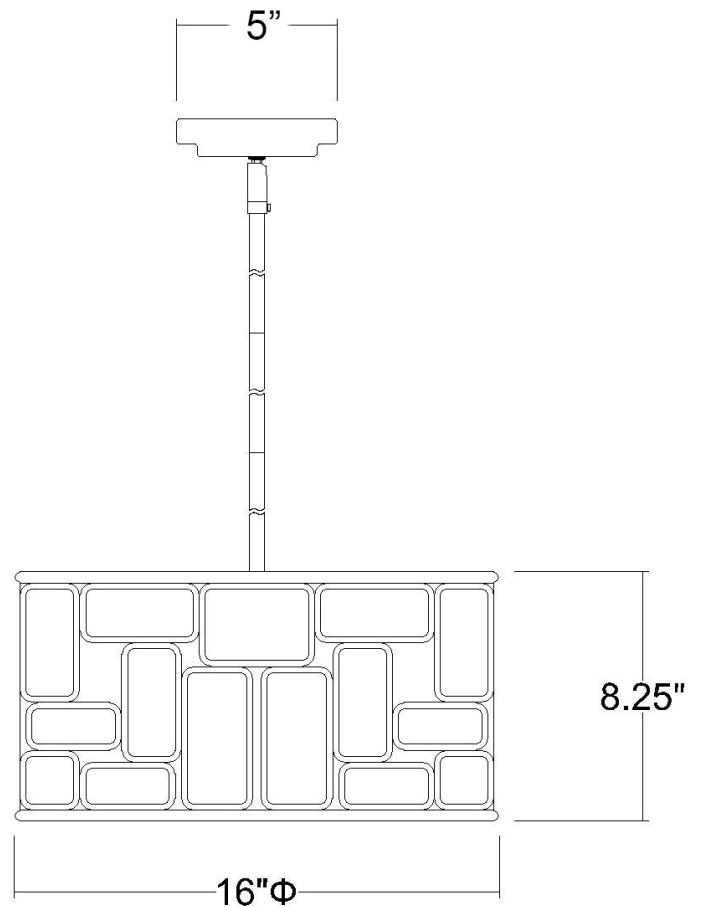

IN21131BK

AMORET 4-LIGHT FLUSHMOUNT

Description: Amoret 4-Light Flushmount

Finish: Matte Black

Dimensions: 16" Dia. x 8-1/4" H

Bulbs: 4-60W Cand.

Installed Weight: 7.5 lbs.

Certification: cUL / dry location

Material: Steel

Shades: NA

Glass: NA

Canopy Dimensions: 5" Dia.

Chain/Wire: 12' Wire

Stems: 3-12", 1-6", 1-3"

Additional Finishes: AS