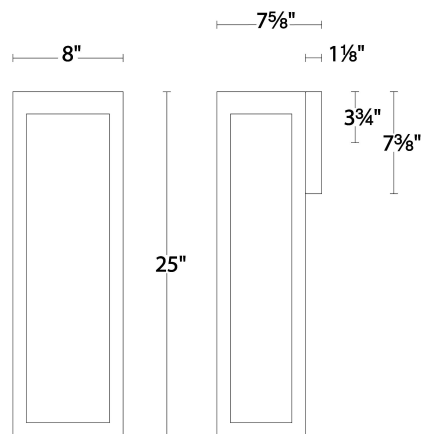

WAC LIGHTING

Hawthorne

Outdoor Wall Sconce 3000K

Fixture Type: _____

Catalog Number: _____

Project: _____

Location: _____

Model & Size	Color Temp	Finish	LED Watts	LED Lumens	Delivered Lumens
WS-W33125 25"	3000K	BK Black	25W	2000	377

SPECIFICATIONS

Color Temp:	3000K
Input:	120 VAC, 50/60Hz
CRI:	90
Dimming:	ELV: 100-10% , TRIAC: 100-10%
Rated Life:	54000 Hours
Mounting:	Can be mounted on wall in all orientations
Standards:	ETL, cETL
	Wet Location Listed
Construction:	Aluminum body, glass diffuser

FINISHES:

Black

LINE DRAWING:

WS-W33125