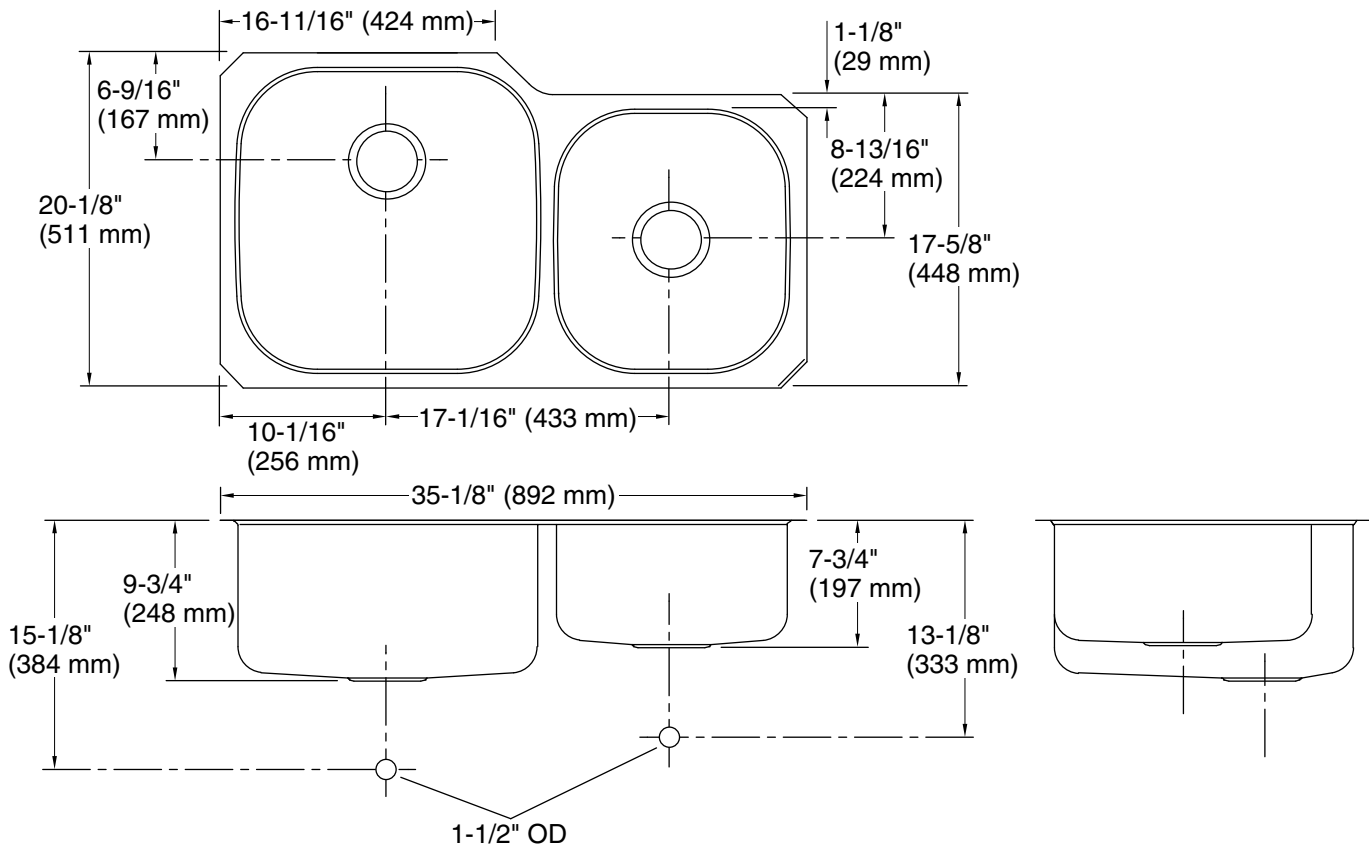

Undertone®
35-1/4" undermount double-bowl kitchen sink
K-3356

Features

- 39" (990 mm) minimum base cabinet width
- Extra-large/medium bowls
- 9-1/2" depth left bowl and 7-1/2" depth right bowl
- Includes installation hardware

Technical Information

All product dimensions are nominal.

Basin configuration: Large Bowl on Left

Min. base cabinet width: 39" (991 mm)

Bowl area (Left):
 Length: 17-7/8" (454 mm)
 Width: 17-7/8" (454 mm)
 Bowl depth: 9-1/2" (241 mm)
 Water depth: 9-1/2" (241 mm)

Bowl area (Right):
 Length: 13-3/4" (349 mm)
 Width: 15-3/8" (391 mm)
 Bowl depth: 7-1/2" (191 mm)
 Water depth: 7-1/2" (191 mm)

Template: 1217909-7, required, included

Notes

Install this product according to the installation instructions.