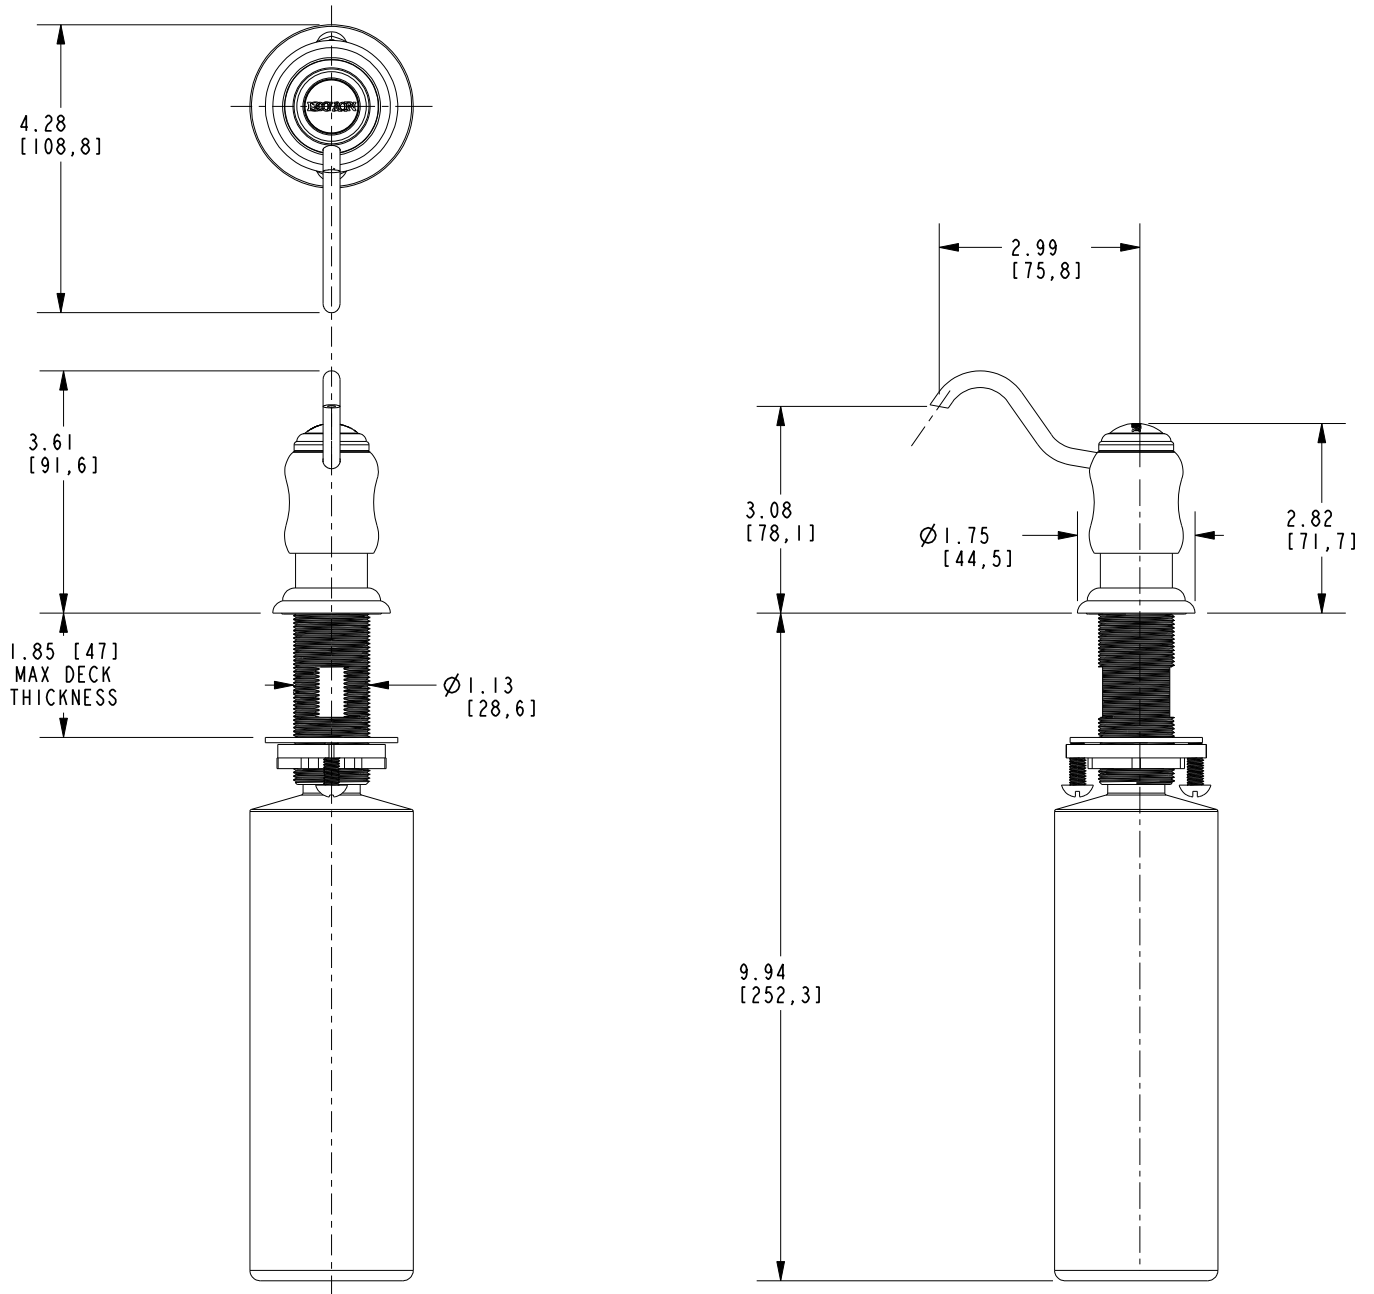

NEWPORT BRASS

CHESTERFIELD

SOAP / LOTION DISPENSER

124

Features

- Solid brass construction
- Two piece brazed spout design
- Base with integral O-ring deck seal
- Removable spout for above deck refilling
- 16 fluid oz. (473.2 ml) capacity bottled included
- 3.08" (7.81 cm) spout height at outlet
- 2.99" (7.58 cm) spout reach (c-c)

Codes / Standards Compliance

Meets or exceeds the following at date of manufacture:

- All applicable US Federal and State material regulations

NEWPORT BRASS

PRODUCT DIMENSIONS *(Units are in inches)*

Product Dimensions are provided for reference only. For specific product installation guidelines, please reference the Installation Instructions of the product being installed.

SOAP / LOTION DISPENSER

124