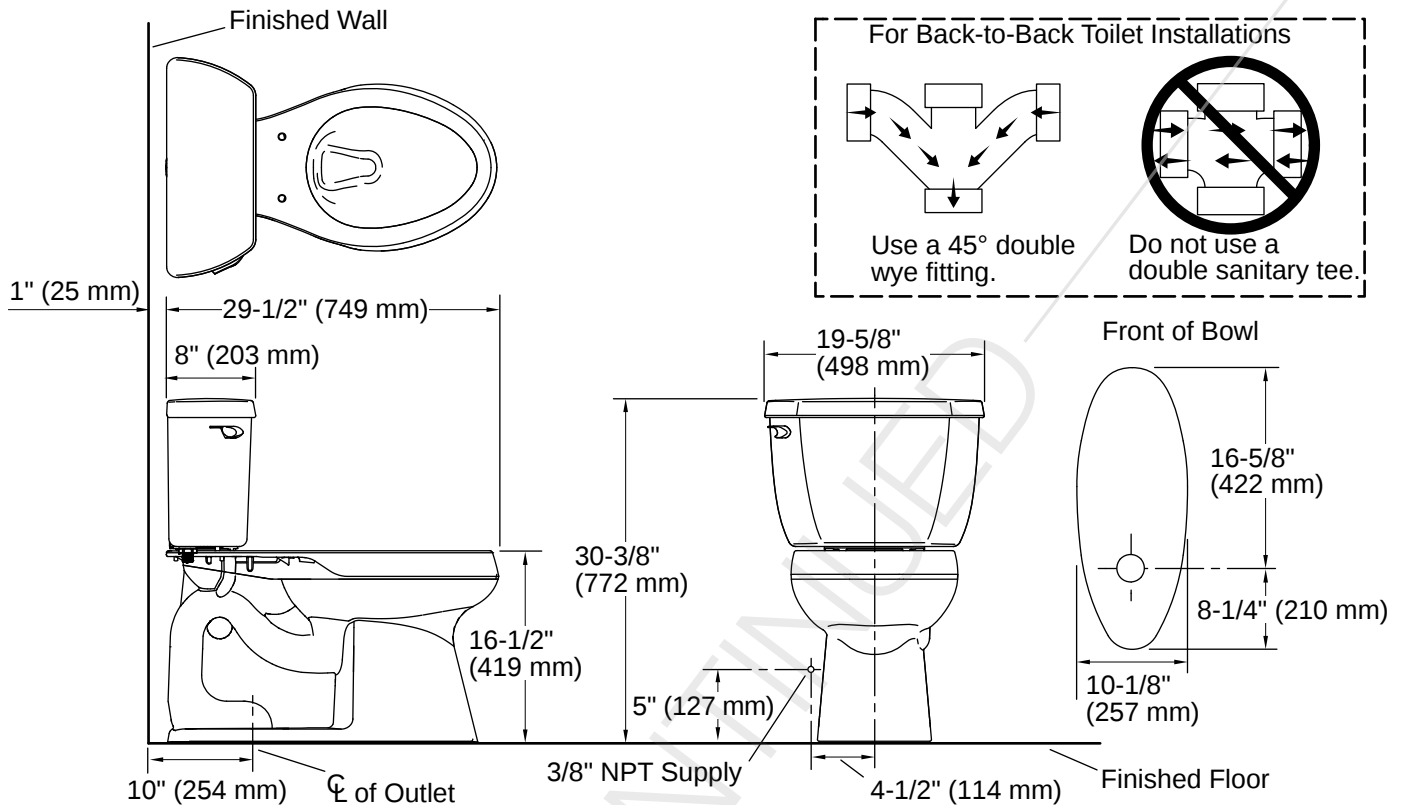

Technical Information

Rough-in:	10"
Flush Type:	Class Five
Flush Rate:	1.28 gpf (4.8 lpf)
Bowl Shape:	Elongated
Seat-Mounting Holes:	5-1/2" (140 mm)
Waste Outlet:	Floor
Trapway Size:	2-1/8" (54 mm)
Trapway Type:	Exposed
Water Surface Size:	11-3/8" x 8" (289 mm x 203 mm)
Rim to Water Surface:	5-7/8" (149 mm)

Included Combo Skus

- K-4436 Toilet tank, 1.28 gpf
- K-4373 Elongated toilet bowl

Recommended Products/Accessories

- 1023457 Toilet Wax Ring And Hardware Kit
- 1265114 12" Toilet Supply Line
- K-23726 Drain treatment
- K-9380-L Left-hand trip lever
- K-5420 Low-profile toilet bolt caps
- K-4636-RL ReadyLatch® Quiet-Close™ elongated toilet seat

Warranty

See website for detailed warranty information.

KOHLER® Toilets and Seats Limited Warranty

Installation

- 10" (254 mm) rough-in
- Three-bolt quick-connect installation
- Seat and supply line sold separately

Installation Notes

Install this product according to the installation instructions.

For back-to-back toilet installations: Use only a 45° double wye fitting.
 ADA, OBC, CSA B651 compliant when installed to the specific requirements of these regulations.
 Plumbing codes may require elongated toilets and elongated, open-front seats in public bathrooms.
 Accessibility standards may require controls to be located on the open side of the toilet.