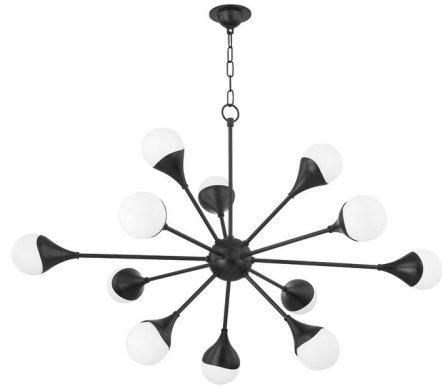

## Ariana Chandelier

By Mitzi

### Description

The Ariana Chandelier oozes with midcentury style. Opal glass shades cap off the sputnik arms of the Ariana, while its sleek metal finish adds luster and interest. Place over the dining table to complete your interiors decor. Finished in Soft Black, Aged Brass or Polished Nickel. Damp location rated. UL listed.

Shown in black / opal

### Specifications

COLOR . . . . . Opal  
BODY FINISH . . . . . Black  
WATTAGE . . . . . 48W  
DIMMER . . . . . Standard 120V  
DIMENSIONS . . . . . 49.5"W x 31.5"H  
BULB NOT INCLUDED . . . . . 12 x JCD/G9/4W/120V LED  
COUNTRY OF ORIGIN . . . . . China