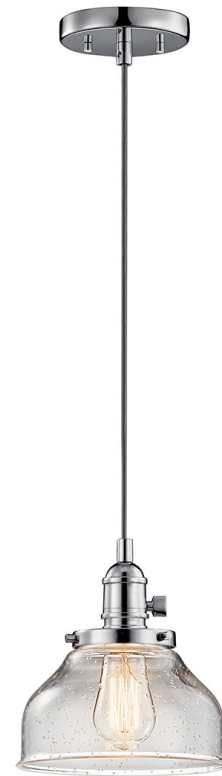

**SPECIFICATIONS**

**Certifications/Qualifications**

Prop65	No
DarkSky Approved	No
Location Rating	Dry
	<a href="http://kichler.com/warranty">kichler.com/warranty</a>

**Dimensions**

Height	8.5"
Overall Height	116"
Weight	2.81 LBS
Canopy Height	1"
Canopy Width	5"
Canopy Depth	5"

**Electrical**

Input Voltage	120 V
---------------	-------

**Light Source**

Light Source	Bulb
Lamp Included	Not Included
# Of Bulbs/LED Modules	1
Max Or Nominal Watt	40 W
Lamp Type	A19, ST19
Socket Type	E26 (Medium)
Dimmable	No

**Mounting/Installation**

Interior/Exterior	Interior Product
Mounting Style	CORD
Mounting Weight	1.29 LBS
Modular	No
Lead Wire Length	112

**FIXTURE ATTRIBUTES**

**Housing/Glass**

Primary Material	Glass, Steel
Shade Included	No
Shade Dimensions	8DIA x 5.06

**Product/Ordering Information**

SKU	43850CH
Finish	Chrome
UPC	783927469067

**Finishes**

- Black
- Brushed Nickel
- Chrome
- Natural Brass
- Olde Bronze

**ALSO IN THIS FAMILY**

42296BK

42296NBR

42296NI