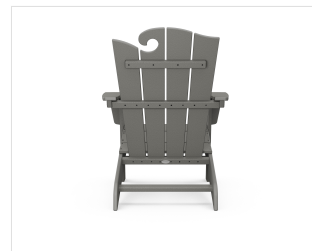

POLYWOOD®

Sustainable Outdoor Furniture

CLIMATETUFF™
MATERIALS

COLORSTAY™
TECHNOLOGY

MADE IN
THE USA

CONSCIOUSLY
CRAFTED

The Ocean Chair

BRAND | POLYWOOD®

COLLECTION | Wave

SKU | OCA24

SPECIFICATIONS

Weight	39.0 lbs
Width	30.16"
Height	35.63"
Depth	33.25"
Arm Height	22.0"
Seat Width	20.5"
Seat Depth	16.75"
Seat Height	14.25"

AVAILABLE LUMBER COLORS