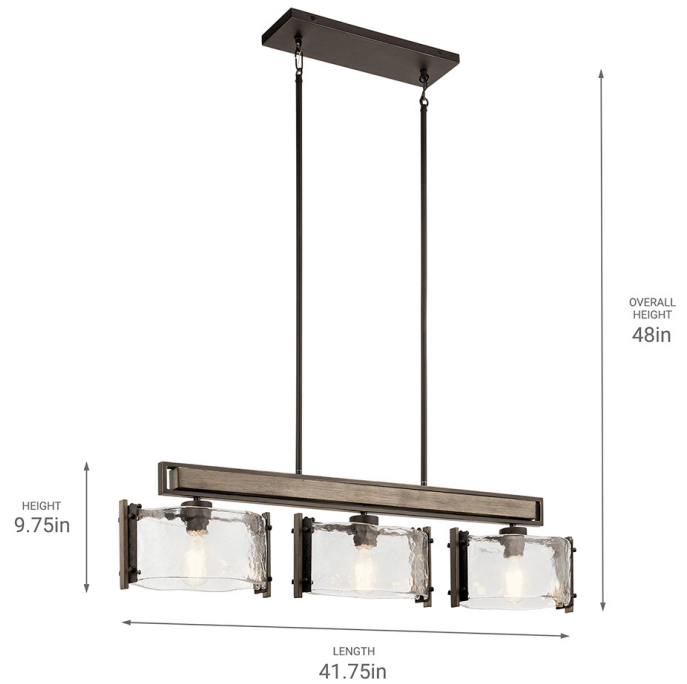

SPECIFICATIONS

Certifications/Qualifications

Prop65	No
DarkSky Approved	No
Location Rating	Dry kichler.com/warranty

Dimensions

Height	9.75"
Overall Height	48"
Length	41.75"
Width	8"
Weight	31.8 LBS
Canopy Height	0.8"
Canopy Width	15.75"
Canopy Depth	4.75"

Electrical

Input Voltage	120 V

Light Source

Light Source	Bulb
Lamp Included	Not Included
# Of Bulbs/LED Modules	3
Max Or Nominal Watt	100 W
Lamp Type	A19
Socket Type	E26 (Medium)
Dimmable	Yes
Dimmable Notes	Dimmable when used with dimmer switch (sold separately); when using LED bulbs, see bulb manufacturer dimming specifications.

Mounting/Installation

Interior/Exterior	Interior Product
Mounting Weight	17.76 LBS
Modular	No
Lead Wire Length	156

FIXTURE ATTRIBUTES

Housing/Glass

Primary Material	Steel
Shade Included	No

Product/Ordering Information

SKU	43896OZ
Finish	Olde Bronze
UPC	783927529334

Finishes

Olde Bronze

ALSO IN THIS FAMILY