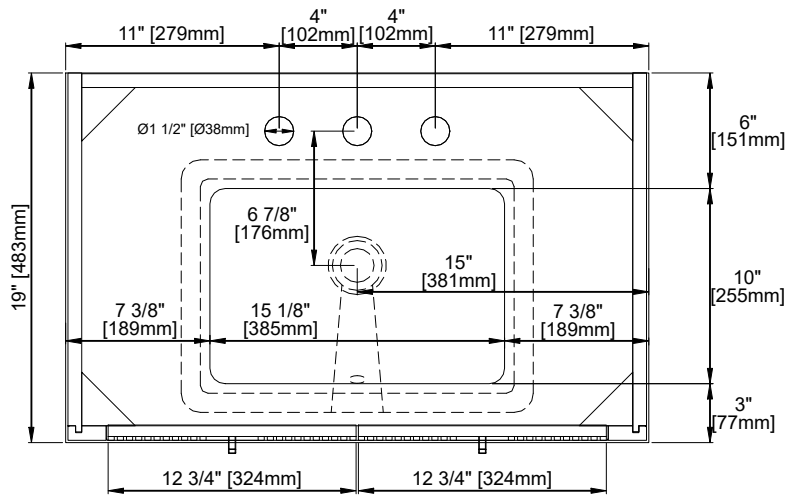

30" Single Vanity

N525-V30-SBL
N525-V30-BW
N525-V30-KNO

Features and Materials

Solids: Poplar
Veneers: (KNO) Engineered Wood
Panels: MDF + Plywood
Number of Doors: Two
Number of Drawers: One internal
Hardware Features: Soft Close Hinges, Full Extension, Soft Close slides, Adjustable Levelers
USB/Power Component: Yes (ETL5011080)
Cord Length: 6'6"
Installation: Freestanding
Assembly Required: Attach the top with sink to the cabinet
Hardware Material and Finish: Zinc Alloy Champagne Brass, (BW); Satin Nickel, (SBL)
Sink Top Included: Yes
Sink Top Material : Glossy White Composite
Number of Basins: One
Faucet: 8" Widespread, not included
Basin Overflow: Yes, facing front
Fits Drain Hole Size: 1-3/8"

Overall Dimensions

Width: 30"
Depth: 19"
Height: 38-1/2"
includes 4" backsplash

ASME A112.19.2-2018/CSA B45.1-18

SINK MODEL: F2014B
CUPC FILE NO: 14592

30" Single Vanity

N525-V30-SBL
 N525-V30-BW
 N525-V30-KNO

Top View

Front View

Pull

All dimensions are nominal

30" Single Vanity

N525-V30-SBL
 N525-V30-BW
 N525-V30-KNO

All dimensions are nominal

Version: 202601