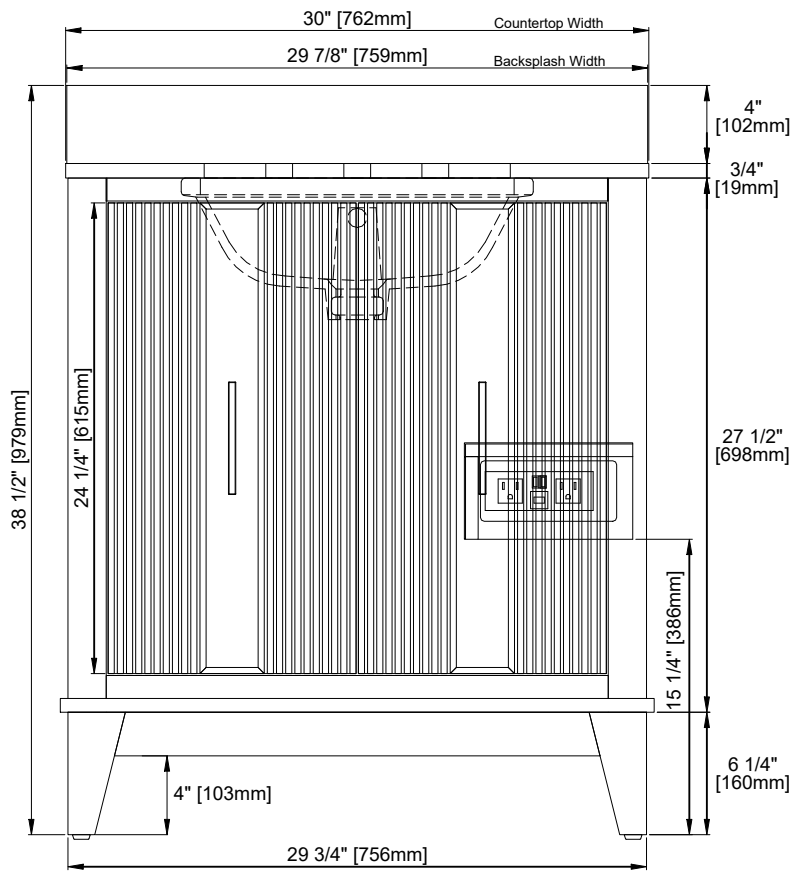

30" Single Vanity

N525-V30-SBL
N525-V30-BW
N525-V30-KNO

Features and Materials

Solids: Poplar
Veneers: (KNO) Engineered Wood
Panels: MDF + Plywood
Number of Doors: Two
Number of Drawers: One internal
Hardware Features: Soft Close Hinges, Full Extension, Soft Close slides, Adjustable Levelers
USB/Power Component: Yes (ETL5011080)
Cord Length: 6'6"
Installation: Freestanding
Assembly Required: Attach the top with sink to the cabinet
Hardware Material and Finish: Zinc Alloy Champagne Brass, (BW); Satin Nickel, (SBL)
Sink Top Included: Yes
Sink Top Material : Glossy White Composite
Number of Basins: One
Faucet: 8" Widespread, not included
Basin Overflow: Yes, facing front
Fits Drain Hole Size: 1-3/8"

Overall Dimensions

Width: 30"
Depth: 19"
Height: 38-1/2"
includes 4" backsplash

ASME A112.19.2-2018/CSA B45.1-18

SINK MODEL: F2014B
CUPC FILE NO: 14592

30" Single Vanity

N525-V30-SBL
 N525-V30-BW
 N525-V30-KNO

Top View

Front View

Pull

All dimensions are nominal

30" Single Vanity

N525-V30-SBL
 N525-V30-BW
 N525-V30-KNO

All dimensions are nominal

Version: 202601