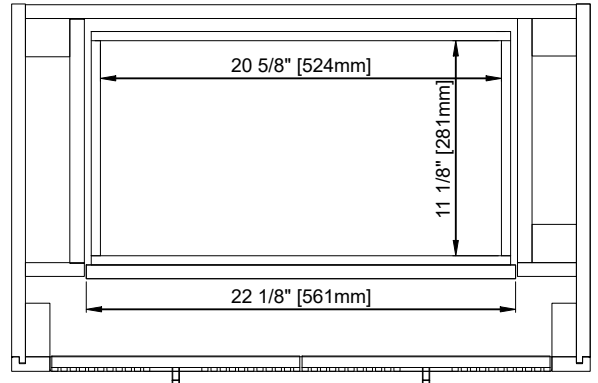

30" Single Vanity

N525-V30-SBL
N525-V30-BW
N525-V30-KNO

Features and Materials

Solids: Poplar
Veneers: (KNO) Engineered Wood
Panels: MDF + Plywood
Number of Doors: Two
Number of Drawers: One internal
Hardware Features: Soft Close Hinges, Full Extension, Soft Close slides, Adjustable Levelers
USB/Power Component: Yes (ETL5011080)
Cord Length: 6'6"
Installation: Freestanding
Assembly Required: Attach the top with sink to the cabinet
Hardware Material and Finish: Zinc Alloy Champagne Brass, (BW); Satin Nickel, (SBL)
Sink Top Included: Yes
Sink Top Material : Glossy White Composite
Number of Basins: One
Faucet: 8" Widespread, not included
Basin Overflow: Yes, facing front
Fits Drain Hole Size: 1-3/8"

Overall Dimensions

Width: 30"
Depth: 19"
Height: 38-1/2"
includes 4" backsplash

ASME A112.19.2-2018/CSA B45.1-18

SINK MODEL: F2014B
CUPC FILE NO: 14592

30" Single Vanity

N525-V30-SBL
 N525-V30-BW
 N525-V30-KNO

Top View

Front View

Pull

All dimensions are nominal

30" Single Vanity

N525-V30-SBL
 N525-V30-BW
 N525-V30-KNO

All dimensions are nominal

Version: 202601