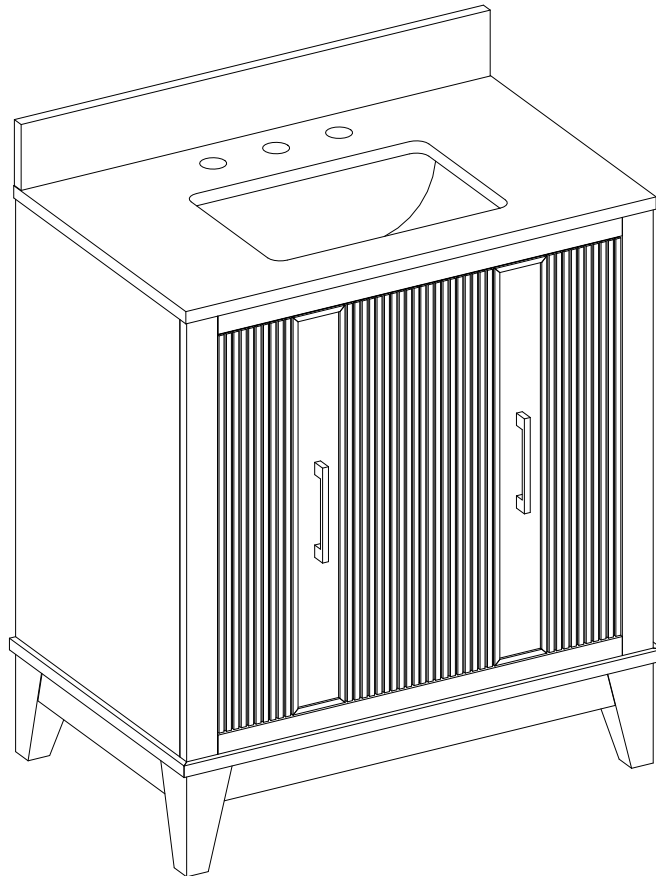

30" Single Vanity

N525-V30-SBL
N525-V30-BW
N525-V30-KNO

Features and Materials

Solids: Poplar
Veneers: (KNO) Engineered Wood
Panels: MDF + Plywood
Number of Doors: Two
Number of Drawers: One internal
Hardware Features: Soft Close Hinges, Full Extension, Soft Close slides, Adjustable Levelers
USB/Power Component: Yes (ETL5011080)
Cord Length: 6'6"
Installation: Freestanding
Assembly Required: Attach the top with sink to the cabinet
Hardware Material and Finish: Zinc Alloy Champagne Brass, (BW); Satin Nickel, (SBL)
Sink Top Included: Yes
Sink Top Material : Glossy White Composite
Number of Basins: One
Faucet: 8" Widespread, not included
Basin Overflow: Yes, facing front
Fits Drain Hole Size: 1-3/8"

Overall Dimensions

Width: 30"
Depth: 19"
Height: 38-1/2"
includes 4" backsplash

ASME A112.19.2-2018/CSA B45.1-18

SINK MODEL: F2014B
CUPC FILE NO: 14592

30" Single Vanity

N525-V30-SBL
 N525-V30-BW
 N525-V30-KNO

Top View

Front View

Pull

All dimensions are nominal

30" Single Vanity

N525-V30-SBL
 N525-V30-BW
 N525-V30-KNO

All dimensions are nominal

Version: 202601