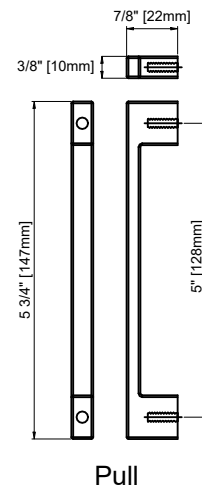

30" Single Vanity

N525-V30-SBL
N525-V30-BW
N525-V30-KNO

Features and Materials

Solids: Poplar
Veneers: (KNO) Engineered Wood
Panels: MDF + Plywood
Number of Doors: Two
Number of Drawers: One internal
Hardware Features: Soft Close Hinges, Full Extension, Soft Close slides, Adjustable Levelers
USB/Power Component: Yes (ETL5011080)
Cord Length: 6'6"
Installation: Freestanding
Assembly Required: Attach the top with sink to the cabinet
Hardware Material and Finish: Zinc Alloy Champagne Brass, (BW); Satin Nickel, (SBL)
Sink Top Included: Yes
Sink Top Material : Glossy White Composite
Number of Basins: One
Faucet: 8" Widespread, not included
Basin Overflow: Yes, facing front
Fits Drain Hole Size: 1-3/8"

Overall Dimensions

Width: 30"
Depth: 19"
Height: 38-1/2"
includes 4" backsplash

ASME A112.19.2-2018/CSA B45.1-18

SINK MODEL: F2014B
CUPC FILE NO: 14592

30" Single Vanity

N525-V30-SBL
 N525-V30-BW
 N525-V30-KNO

Top View

Front View

Pull

All dimensions are nominal

30" Single Vanity

N525-V30-SBL
 N525-V30-BW
 N525-V30-KNO

All dimensions are nominal

Version: 202601