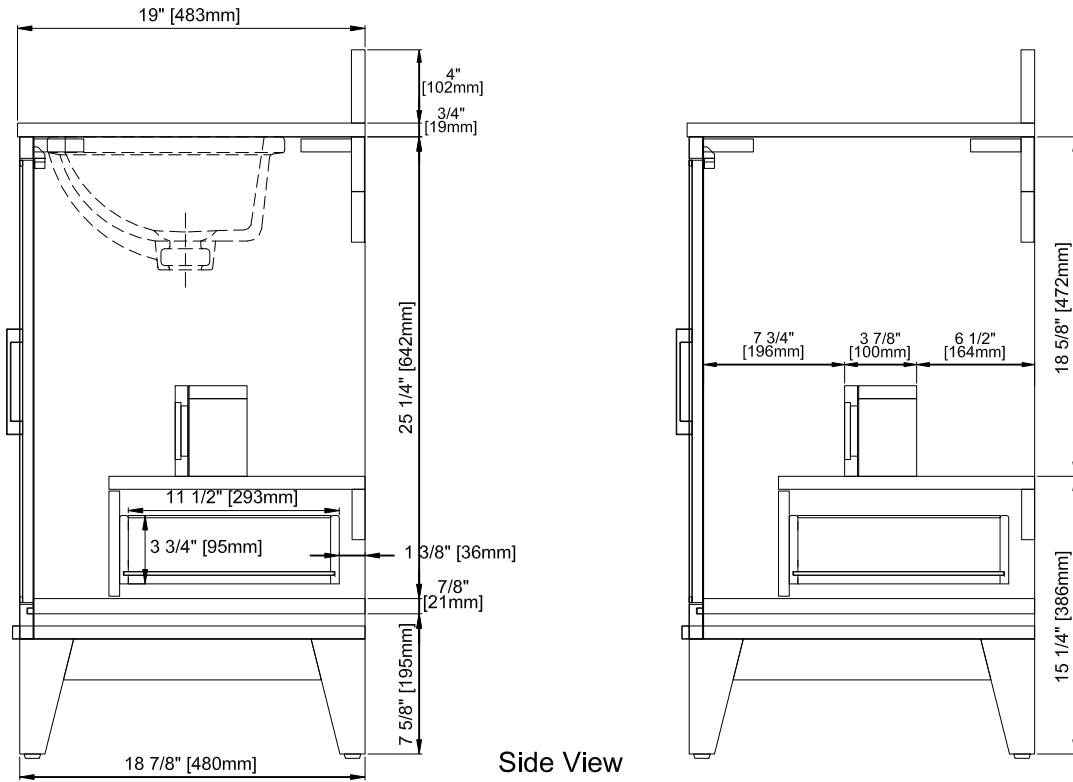

30" Single Vanity

N525-V30-SBL
N525-V30-BW
N525-V30-KNO

Features and Materials

Solids: Poplar
Veneers: (KNO) Engineered Wood
Panels: MDF + Plywood
Number of Doors: Two
Number of Drawers: One internal
Hardware Features: Soft Close Hinges, Full Extension, Soft Close slides, Adjustable Levelers
USB/Power Component: Yes (ETL5011080)
Cord Length: 6'6"
Installation: Freestanding
Assembly Required: Attach the top with sink to the cabinet
Hardware Material and Finish: Zinc Alloy Champagne Brass, (BW); Satin Nickel, (SBL)
Sink Top Included: Yes
Sink Top Material : Glossy White Composite
Number of Basins: One
Faucet: 8" Widespread, not included
Basin Overflow: Yes, facing front
Fits Drain Hole Size: 1-3/8"

Overall Dimensions

Width: 30"
Depth: 19"
Height: 38-1/2"
includes 4" backsplash

ASME A112.19.2-2018/CSA B45.1-18

SINK MODEL: F2014B
CUPC FILE NO: 14592

30" Single Vanity

N525-V30-SBL
 N525-V30-BW
 N525-V30-KNO

Top View

Front View

Pull

All dimensions are nominal

30" Single Vanity

N525-V30-SBL
 N525-V30-BW
 N525-V30-KNO

All dimensions are nominal

Version: 202601