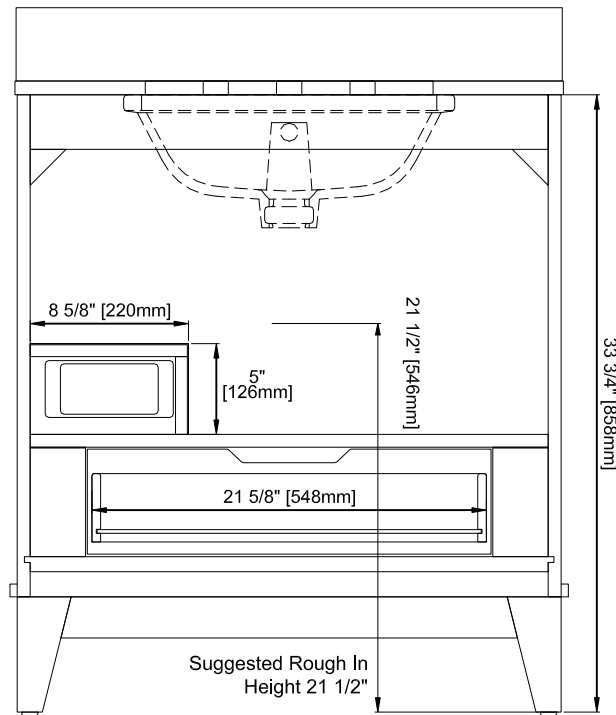

30" Single Vanity

N525-V30-SBL
N525-V30-BW
N525-V30-KNO

Features and Materials

Solids: Poplar
Veneers: (KNO) Engineered Wood
Panels: MDF + Plywood
Number of Doors: Two
Number of Drawers: One internal
Hardware Features: Soft Close Hinges, Full Extension, Soft Close slides, Adjustable Levelers
USB/Power Component: Yes (ETL5011080)
Cord Length: 6'6"
Installation: Freestanding
Assembly Required: Attach the top with sink to the cabinet
Hardware Material and Finish: Zinc Alloy Champagne Brass, (BW); Satin Nickel, (SBL)
Sink Top Included: Yes
Sink Top Material : Glossy White Composite
Number of Basins: One
Faucet: 8" Widespread, not included
Basin Overflow: Yes, facing front
Fits Drain Hole Size: 1-3/8"

Overall Dimensions

Width: 30"
Depth: 19"
Height: 38-1/2"
includes 4" backsplash

ASME A112.19.2-2018/CSA B45.1-18

SINK MODEL: F2014B
CUPC FILE NO: 14592

30" Single Vanity

N525-V30-SBL
 N525-V30-BW
 N525-V30-KNO

Top View

Front View

Pull

All dimensions are nominal

30" Single Vanity

N525-V30-SBL
 N525-V30-BW
 N525-V30-KNO

All dimensions are nominal

Version: 202601