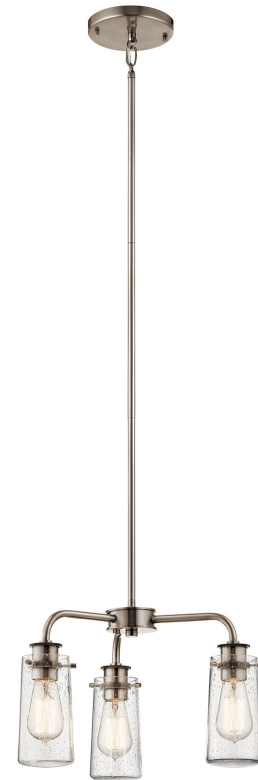

SPECIFICATIONS

Certifications/Qualifications	
Prop65	No
DarkSky Approved	No
Location Rating	Dry kichler.com/warranty
Dimensions	
Height	11.25"
Overall Height	50"
Weight	6.5 LBS
Canopy Width	6"
Canopy Depth	1"
Electrical	
Input Voltage	120 V
Light Source	
Light Source	Bulb
Lamp Included	Not Included
# Of Bulbs/LED Modules	3
Max Or Nominal Watt	60 W
Lamp Type	A19
Socket Type	E26 (Medium)
Dimmable	Yes
Dimmable Notes	Dimmable when used with dimmer switch (sold separately); when using LED bulbs, see bulb manufacturer dimming specifications.

Mounting/Installation	
Interior/Exterior	Interior Product
Mounting Style	CONVERTIBLE
Mounting Weight	5 LBS
Modular	No
Lead Wire Length	96

FIXTURE ATTRIBUTES

Housing/Glass	
Primary Material	Steel
Shade Included	No
Shade Dimensions	3.50 DIA X 7.00

Product/Ordering Information	
SKU	43057CLP
Finish	Classic Pewter
UPC	783927529297

Finishes

 Classic Pewter

 Olde Bronze

ALSO IN THIS FAMILY

43058CLP

43058OZ

43059CLP

43059OZ

43060CLP

43060OZ