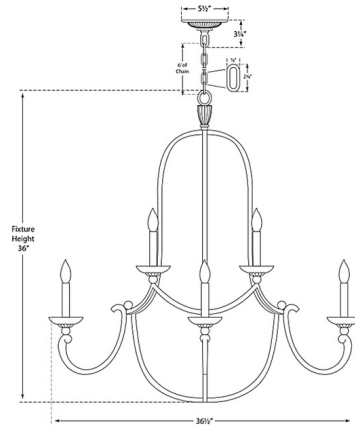

Specifications

COLOR N/A
BODY FINISH Aged Iron
WATTAGE 480W
DIMMER Standard 120V
DIMENSIONS 36.5"W x 36"H
BULB NOT INCLUDED 8 x B10/Candelabra (E12)/60W/120V Incandescent
OTHER BULB OPTIONS 8 x B10/Candelabra (E12)/120V LED

Technical Information

PRODUCT DIMENSIONS Adjustable Chain Length: 72"

Shown in aged iron

CLICK TO VIEW PRODUCT

Notes: