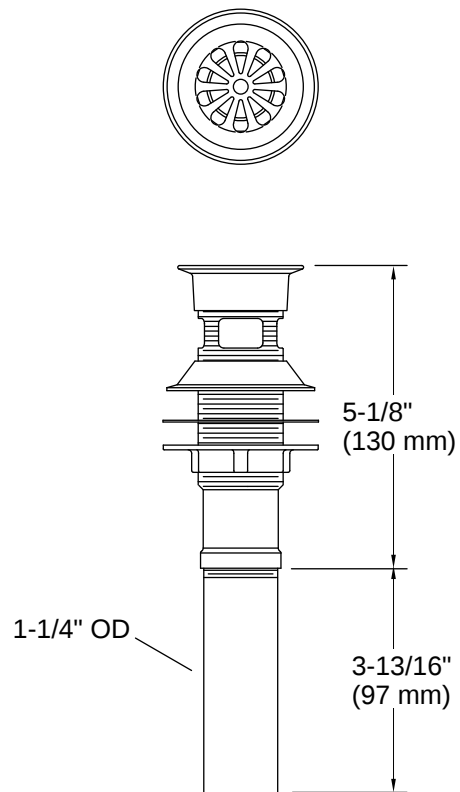

Installation Notes

Install this product according to the installation instructions.