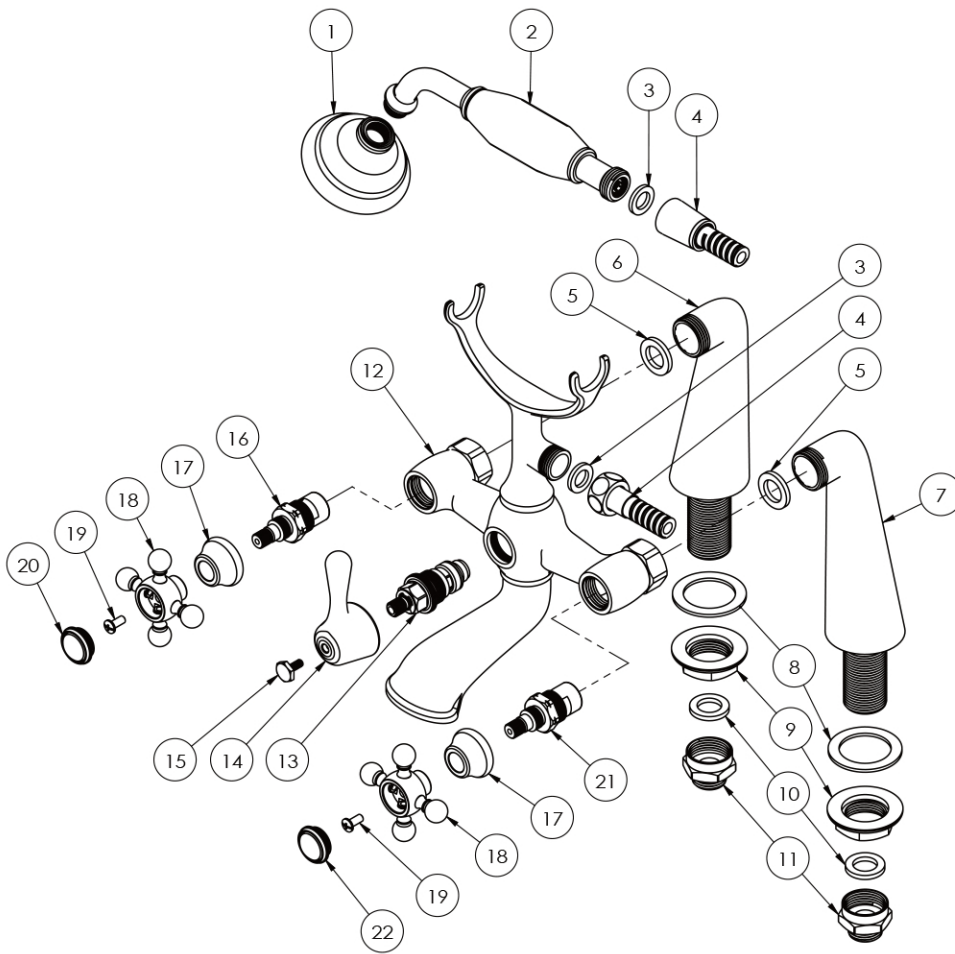

MAIDSTONE

www.MaidstoneSupply.com

Traditional Deck Mount Tub Faucet Part No: 121-ETR5-MC

No.	Part Name	Part No.	FINISH
1	Shower head	HL-3710	Y
2	Hand held	HL-4364+5705	Y
3	Washer	HL-5002-1	
4	Hose	HL-5002	Y
5	Washer	HL-1830	
6	Deck coupler- Hot	HL-29004	Y
7	Deck coupler- Cold	HL-29003	Y
8	Washer	HL-1859	
9	Locknut	HL-3449	Y
10	Washer	HL-1830	
11	Adapter	HL-3437	Y
12	Faucet body	HL-310BD	Y
13	Diverter	HL-1715	
14	Handle	HL-23003	Y
15	Hex screw	HL-14002	
16	Cartridge - Hot	HL-162M-32TH	
17	Escutcheon	HL-2166	Y
18	Cross Handle	HL-23021	Y
19	Screw	HL-1405	
20	Index- Hot	HL-2514-H	Y
21	Cartridge - Cold	HL-162M-32TC	
22	Index- Cold	HL-2514-C	Y

Note: Rough-in dimensions may vary +/- 1/2" and are subject to change. No responsibility is assumed by Maidstone.