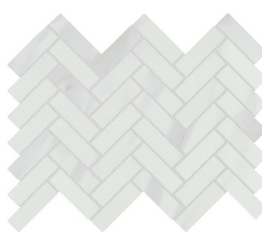

Mosaics

Varzo

Sizes	 24" x 47" 23.62" x 47.24"	 24" x 24" 23.62" x 23.62"	 12" x 24" 11.81" x 23.62"	 10" x 12" Mesh 10" x 11.57"	 10" x 13" Mesh 9.84" x 12.52"	 3" x 12" Floor SBN
Thickness	10mm	9mm	8.8mm	8.8mm	8.8mm	Check Website
Faces	6	12	24	N/A	N/A	N/A
Finish	Matte & Polished	Matte & Polished	Matte & Polished	Matte	Matte	Matte & Polished
Edge	Rectified	Rectified	Rectified	Cut	Cut	Cut/Rounded
Grout Joint Recommendation	1/8"	1/8"	1/8"	Check Website	Check Website	Check Website

Product and Installation Details | ANSI A108.02
Section 4.3.8.2 - For running bond/brick joint patterns utilizing tiles (square or rectangular) where the side being offset is greater than 18" (nominal dimension), the running bond offset will be a maximum of 33% unless otherwise specified by the tile manufacturer. If an offset greater than 33% is specified, specifier and owner must approve mock-up and lippage.

Testing	Abrasion Resistance C1027	Breaking Strength C648	Chemical Resistance C650	Water Absorption C373	DCOF ANSI A137.1	Scratch Hardness MOHS	Shade Variation Rating
Results*	II (Polished) III (Matte)	>350 lbf	Resistant	<0.50%	<0.42 (Polished) >0.42 (Matte)	5 (Polished) 7 (Matte)	V2

Sustainability Attributes

- Red List Free
- Health Product Declaration (HPD) provided upon request
- Product Packaging is 100% recyclable
- VOC Free
- Recycled Content >40% Pre-Consumer, >10% Post-Consumer

*For more information visit www.emser.com. Always consult a professional for proper usage and installation.

**Groven not available in 12"x24" polished. Ribia not available in 12"x24" matte and polished nor 24"x24" polished. Varzo not available in 12"x24" matte.