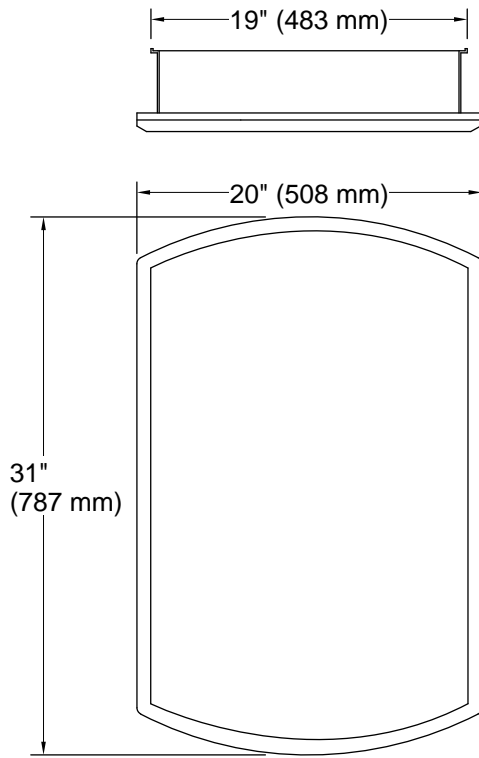

Technical Information

All product dimensions are nominal.

Notes

Install this product according to the installation guide.

When determining the height of the medicine cabinet, ensure the mirrored door will clear all obstacles (such as a faucet). A minimum distance of 3" (76 mm) is required.

For surface-mount, use anchors (not provided) rated for the loaded weight of this product.

This cabinet is designed for either right or left door swing. Check for obstructions.