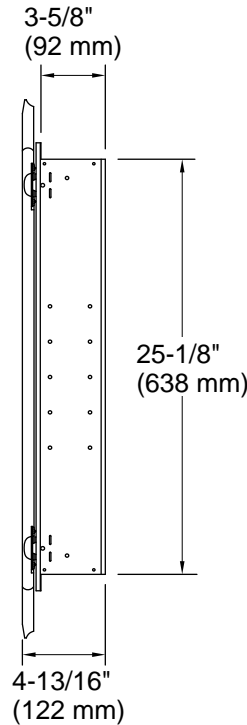

Technical Information

All product dimensions are nominal.

Notes

Install this product according to the installation guide.

When determining the height of the medicine cabinet, ensure the mirrored door will clear all obstacles (such as a faucet). A minimum distance of 3" (76 mm) is required.

For surface-mount, use anchors (not provided) rated for the loaded weight of this product.

This cabinet is designed for either right or left door swing. Check for obstructions.