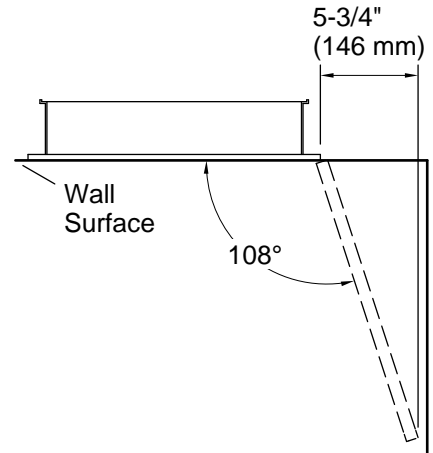

Technical Information

All product dimensions are nominal.

Notes

Install this product according to the installation guide.

When determining the height of the medicine cabinet, ensure the mirrored door will clear all obstacles (such as a faucet). A minimum distance of 3" (76 mm) is required.

For surface-mount, use anchors (not provided) rated for the loaded weight of this product.

This cabinet is designed for either right or left door swing. Check for obstructions.