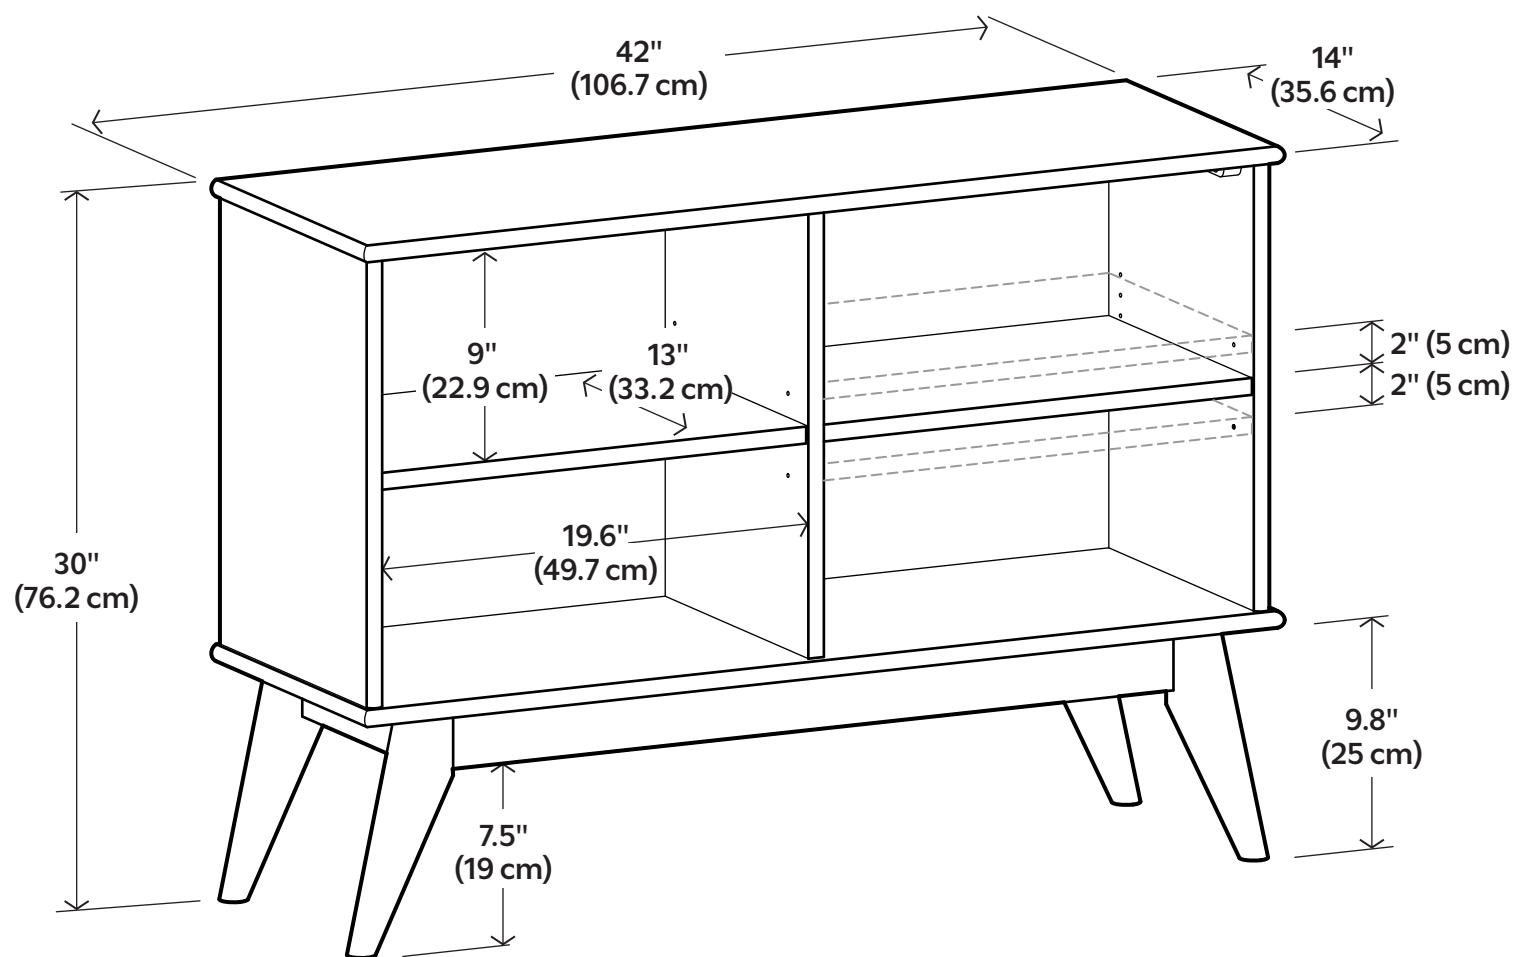

# Draper 42W 4 Shelf Low Bookcase

**Net weight:** 50.7 lbs / 23 Kgs