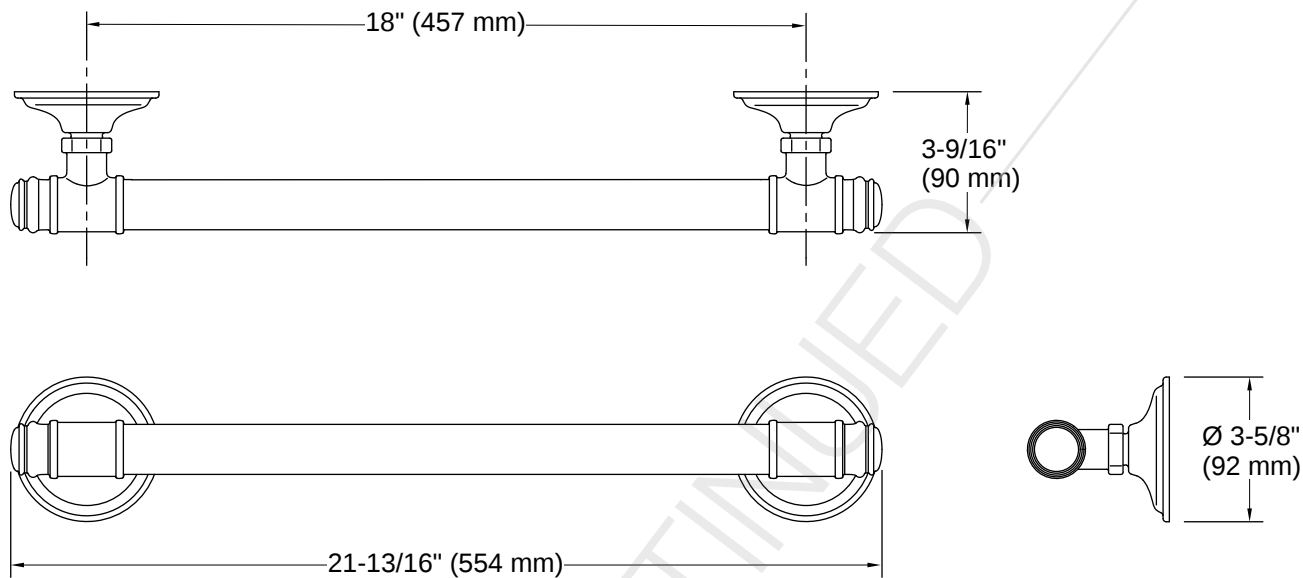

KOHLER®

Eclectic | K-26504

18" grab bar

Features

- 18" (457 mm) bar
- Provides minimum 300 lb load capacity
- Coordinates with transitional-style KOHLER® faucets and showering components

1-800-4KOHLER (1-800-456-4537)
Kohler Co. reserves the right to make revisions without notice to product specifications.
For the most current specification sheet, go to www.kohler.com USA or www.kohler.ca Canada.
5-12-2026 19:45 - US-CA

KOHLER® One-Year Limited Warranty

DISCONTINUED

Installation Notes

Install this product according to the installation instructions.

Measure your actual product for roughing-in details.

WARNING: Risk of personal injury. The wall plates on the grab bar must be mounted to a brace between the wall studs. This will ensure that the weight of the user is adequately supported.