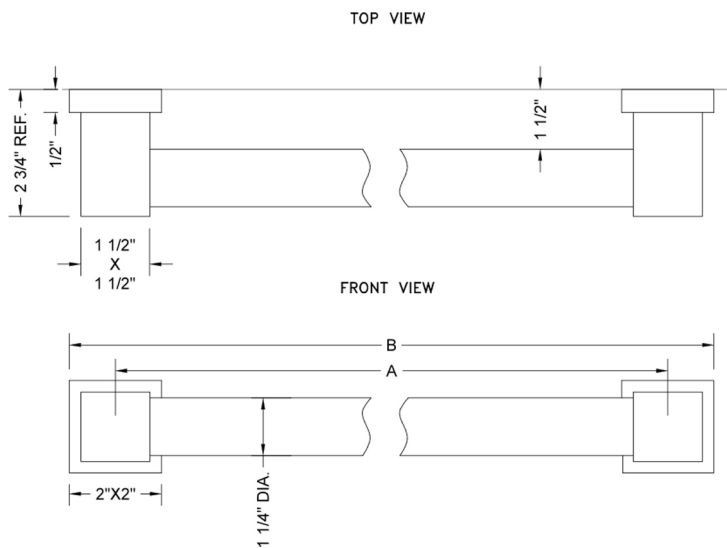

## 16" CUBIX® Straight Grab Bar

Model #: 4316-

### FEATURES:

- ADA compliant when properly installed
- All brass construction, fully polished & plated
- Style to complement CUBIX® collection
- All grab bars can be custom sized. Contact JACLO for pricing & availability
- Optional handshower sliders and toilet paper/wash cloth holders can be added only upon initial order
- Not available in BKN, PCU, or PG
- NOT AVAILABLE in SG for lengths of 42" or longer

### SPECIFICATION DRAWING:

BRASS LUXURY GRAB BARS			
PART. #	DESCRIPTION	A	B
4312-XXX	12" GRAB BAR	12"	14"
4316-XXX	16" GRAB BAR	16"	18"
4318-XXX	18" GRAB BAR	18"	20"
4324-XXX	24" GRAB BAR	24"	26"
4332-XXX	32" GRAB BAR	32"	34"
4336-XXX	36" GRAB BAR	36"	38"
4342-XXX	42" GRAB BAR	42"	44"
4348-XXX	48" GRAB BAR	48"	50"