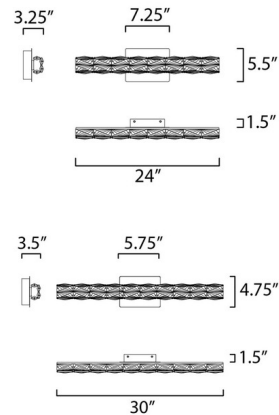

Lightology

lightology.com
866-954-4489
05-06-26

Project: _____

Company: _____

Location: _____ Fixture Type: _____

SPEC #: **ET2871968**

Approved On: _____ Approved By: _____

Zephyr Bathroom Vanity Light By Et2

Description

The Zephyr Bathroom Vanity Light will add some glam, glitz and sparkle to your space. Features rectangular beveled clear Crystals that are banded together to form a soft square cylinder which is illuminated by the LED to create a brilliant lighting effect. Can be hung vertically or horizontally. Dimmable with LED compatible dimmer, sold separately. ADA compliant. ETL listed. Suitable for damp locations.

Specifications

COLOR . . . . . Crystal
BODY FINISH . . . . . Polished Chrome
WATTAGE 23W
DIMMER . . . . . Low Voltage Electronic
DIMENSIONS . . . . . 30"W x 5.5"H x 3.25"D
INTEGRATED LED MODULE . . . . . 1 x LED/23W/120V LED

Technical Information

LAMP LIFE . . . . . 25000 hours
COLOR RENDERING . . . . . 90 CRI
LAMP COLOR 3000K
LUMENS/WATT 105.22
LUMINOUS FLUX . . . . . 2420 lumens

Shown in polished chrome / crystal

CLICK TO VIEW PRODUCT

Notes: