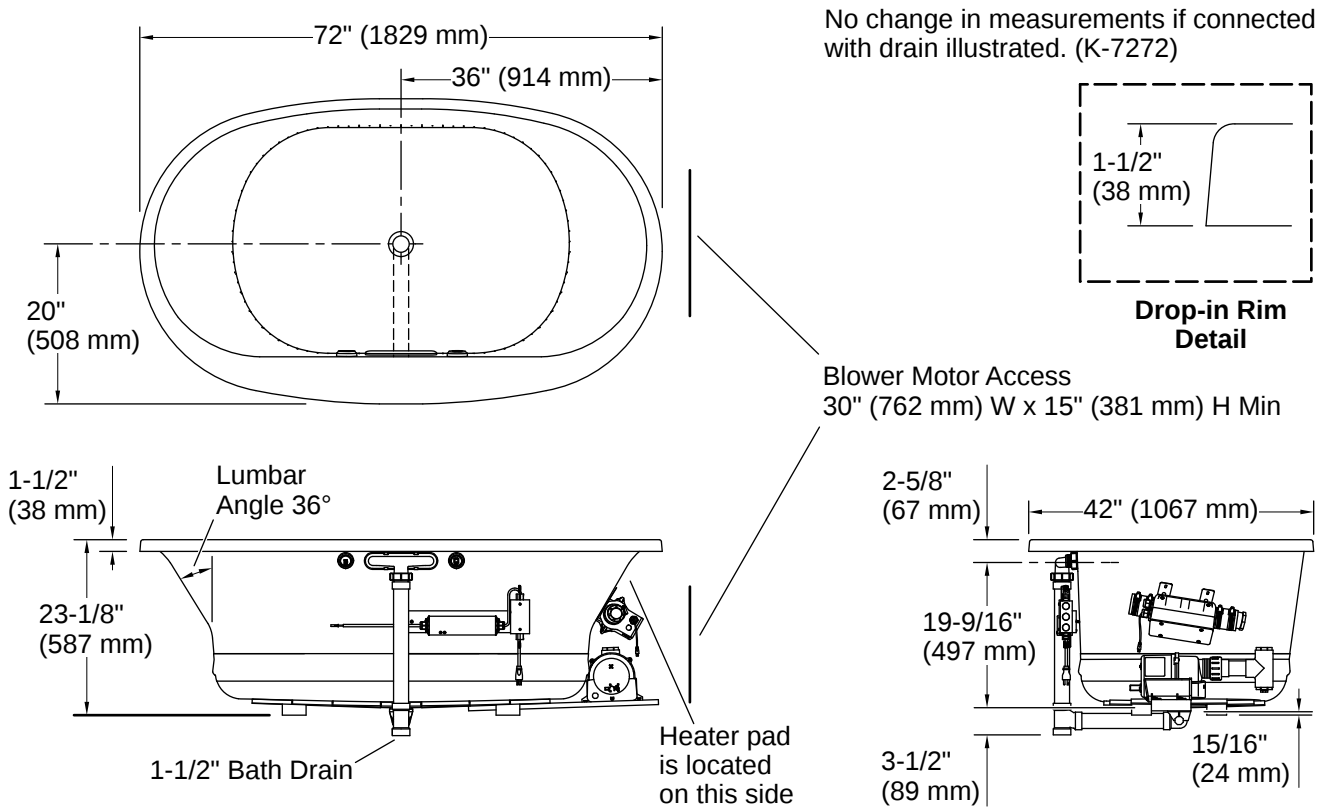

Installation

- Drop-in or undermount
- Center drain
- 120 V electrical requirement allows for easy installation with standard outlet
- Requires two dedicated circuits
- Requires Clearflo slotted overflow bath drain (sold separately)

Installation Notes

Install this product according to the installation instructions.

Measure your actual product for rough-in details.

The hot water supply should be 70% of the capacity of the bath or greater. Installations will vary.