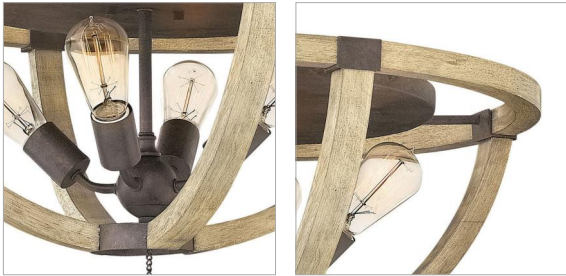

MIDDLEFIELD

FR40571IRR

MEDIUM FLUSH MOUNT

Middlefield's rustic-chic design captures a historical feel with its solid distressed wood reminiscent of weathered ash, steel construction and iron rust finish. A pear-shaped wood finial adds an additional elegant detail.

DETAILS	
FINISH:	Iron Rust
MATERIAL:	Wood
DIMMABLE:	YES - WITH DIMMABLE LAMP (NOT INCLUDED)

DIMENSIONS	
WIDTH:	23.8"
HEIGHT:	13.3"
WEIGHT:	9.5lb

LIGHT SOURCE	
LIGHT SOURCE:	Socketed
WATTAGE:	4-14w Med. LED, 60w Equiv.
VOLTAGE:	120v

MOUNTING	
CANOPY:	15.75" Dia.

SHIPPING	
CARTON LENGTH:	28.5
CARTON WIDTH:	28.5
CARTON HEIGHT:	13
CARTON WEIGHT:	20.5

PRODUCT DETAILS:

- Dry Rated
- Artisanal details, a rich finish and organic elements add warm rustic style