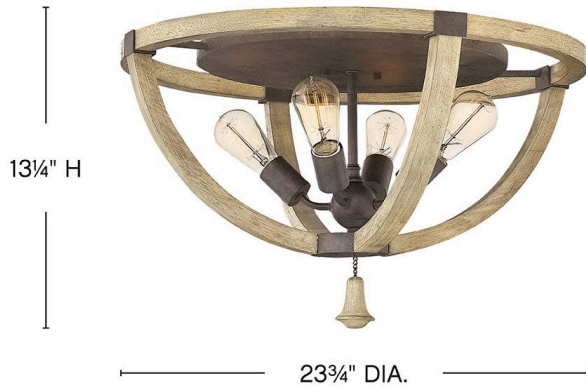

MIDDLEFIELD

FR40571IRR

MEDIUM FLUSH MOUNT

Middlefield's rustic-chic design captures a historical feel with its solid distressed wood reminiscent of weathered ash, steel construction and iron rust finish. A pear-shaped wood finial adds an additional elegant detail.

DETAILS	
FINISH:	Iron Rust
MATERIAL:	Wood
DIMMABLE:	YES - WITH DIMMABLE LAMP (NOT INCLUDED)

DIMENSIONS	
WIDTH:	23.8"
HEIGHT:	13.3"
WEIGHT:	9.5lb

LIGHT SOURCE	
LIGHT SOURCE:	Socketed
WATTAGE:	4-14w Med. LED, 60w Equiv.
VOLTAGE:	120v

MOUNTING	
CANOPY:	15.75" Dia.

SHIPPING	
CARTON LENGTH:	28.5
CARTON WIDTH:	28.5
CARTON HEIGHT:	13
CARTON WEIGHT:	20.5

PRODUCT DETAILS:

- Dry Rated
- Artisanal details, a rich finish and organic elements add warm rustic style