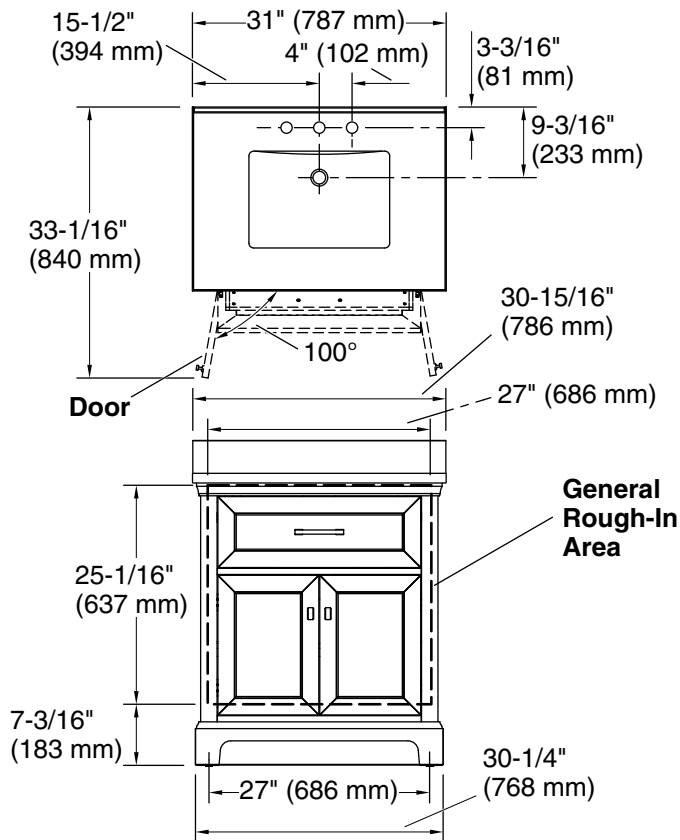

Technical Information

All product dimensions are nominal.

Lighting included: No

Notes

Install this product according to the installation instructions.

Select the type of fastener based upon the wall material. Two 250 lb (113.4 kg) minimum load bearing fasteners are recommended.