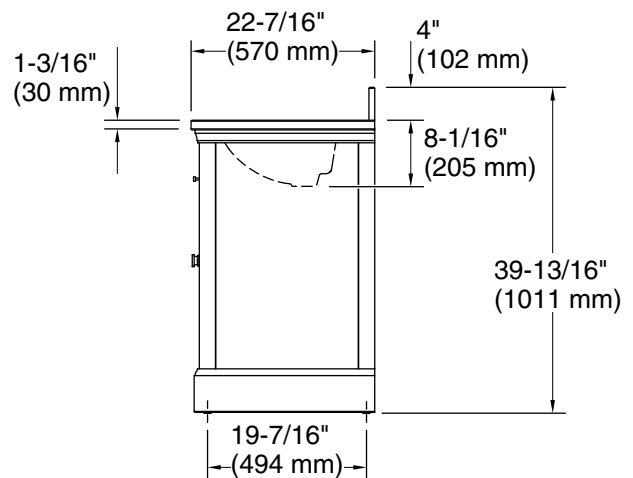

Technical Information

All product dimensions are nominal.

Lighting included: No

Notes

Install this product according to the installation instructions.

Select the type of fastener based upon the wall material. Two 250 lb (113.4 kg) minimum load bearing fasteners are recommended.