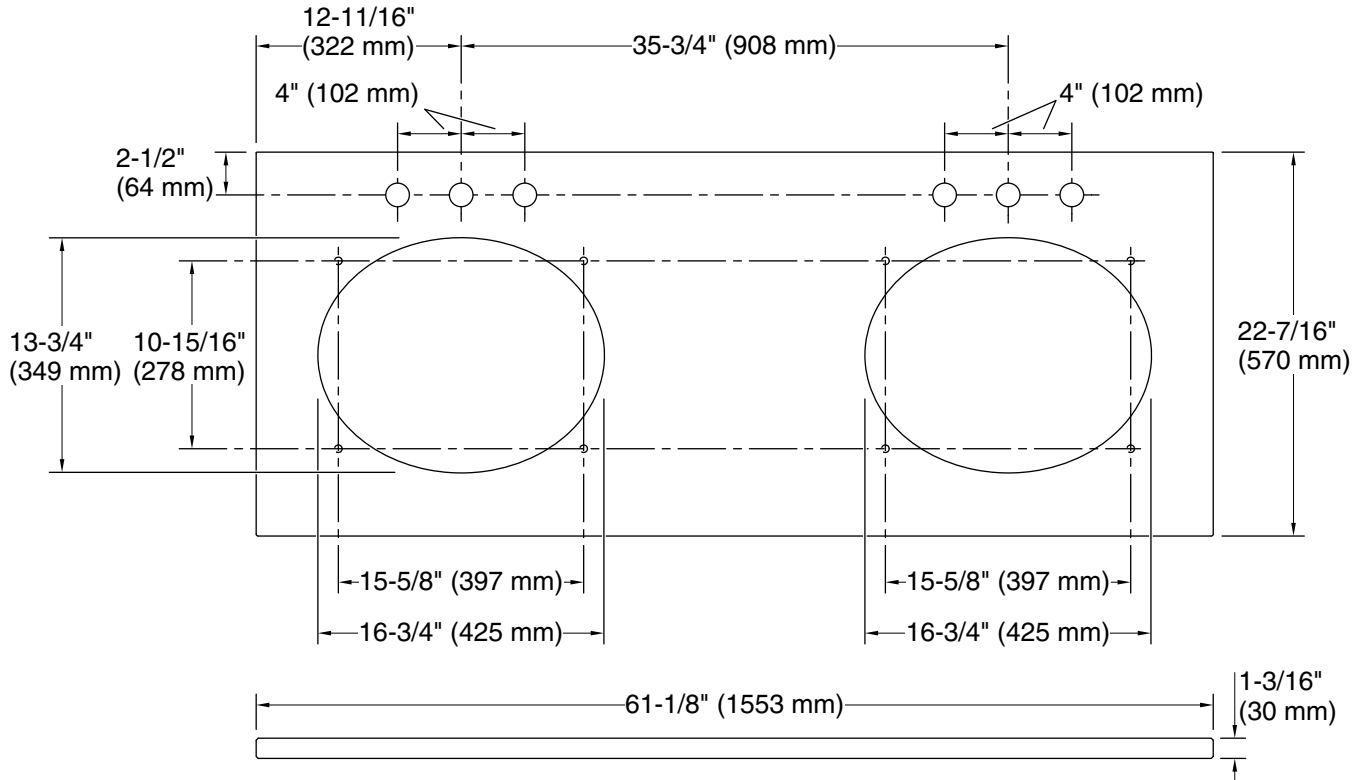

### Installation

- Vanity top
- Single faucet hole with pilot holes for optional 8" (203 mm) widespread faucet configuration

## Technical Information

All product dimensions are nominal.

Basin configuration: Equal Bowls

Center(s): 8" (203 mm)

With overflow: No

Number of deck holes: 3